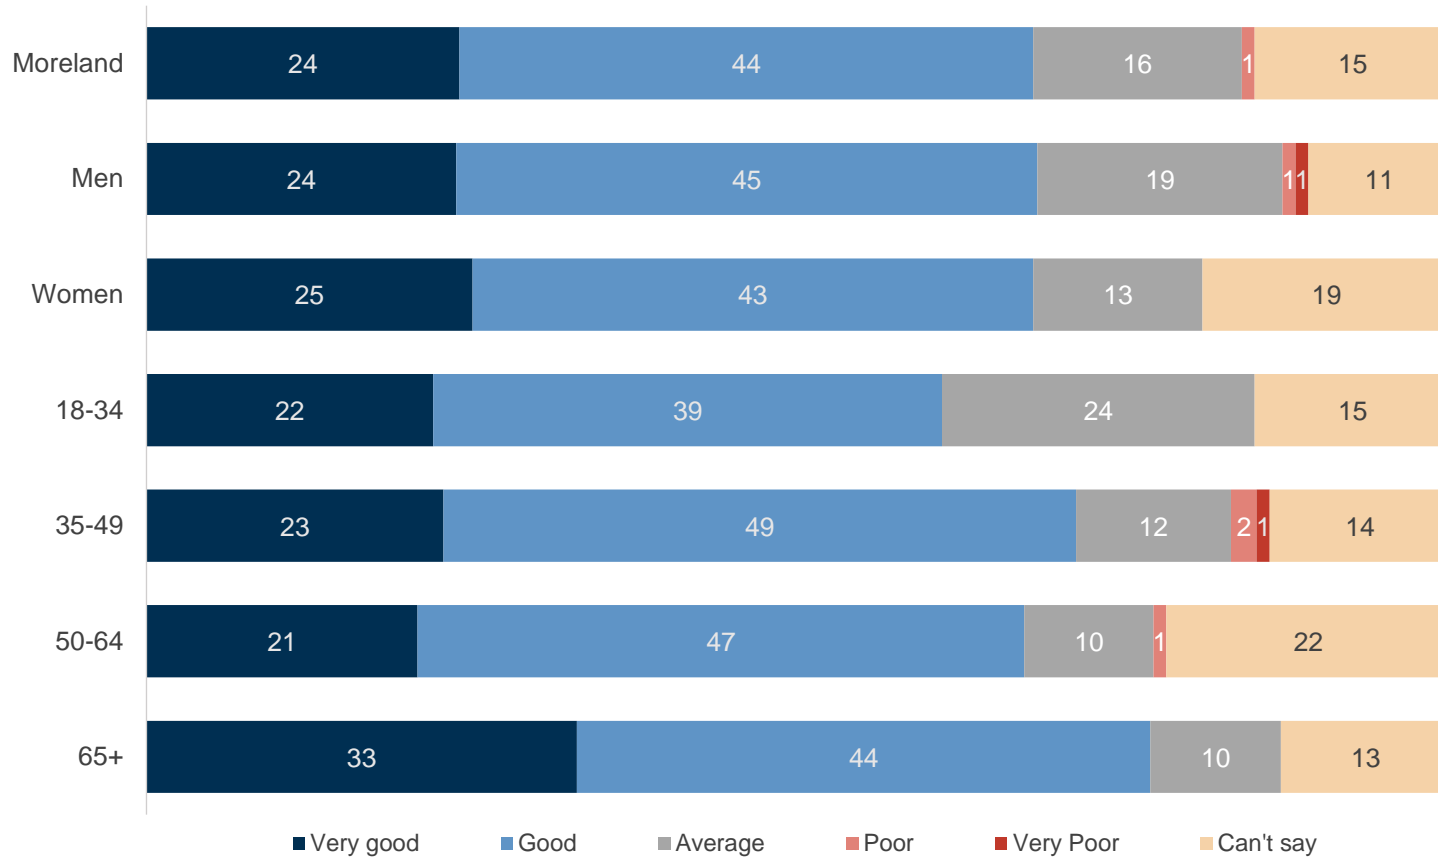

Library services performance

2021 providing of library services performance (%)

MO4. And how about providing library services? Would you say that their performance on this has been Very Good, Good, Average, Poor or Very Poor?
Base: All respondents (n=400).