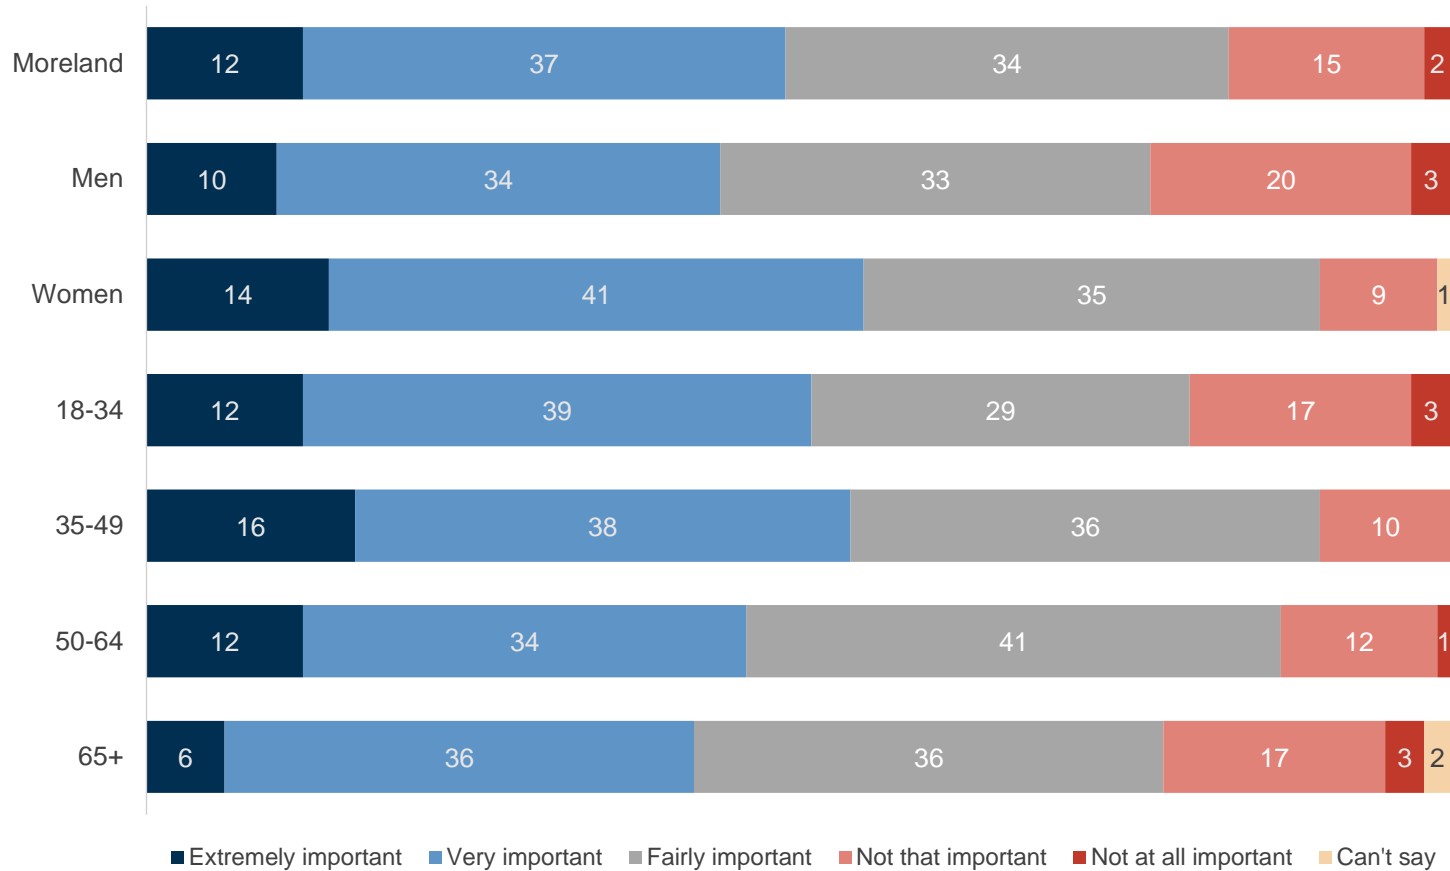

Providing arts and cultural opportunities importance

2021 providing arts and cultural opportunities importance (%)

MO3. And how about providing arts and cultural opportunities? Would you say that this is an Extremely Important, Very Important, Fairly Important, Not That Important or Not At All Important area of responsibility for Moreland City Council? PROMPT IF NEEDED: This includes art exhibitions, music festivals and other council sponsored community events in parks and public spaces.
Base: All respondents (n=400).