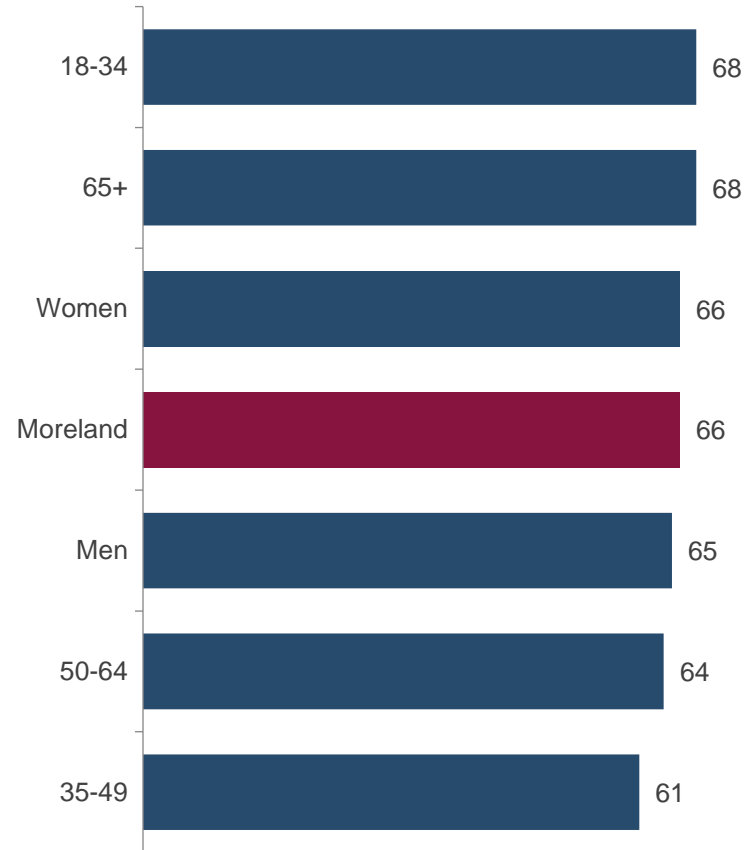

Local area free of litter performance

2021 keeping your local area generally free of litter performance (index scores)

MO6. And how about keeping your local area generally free of litter? Would you say that their performance on this has been Very Good, Good, Average, Poor or Very Poor?
Base: All respondents (n=400).