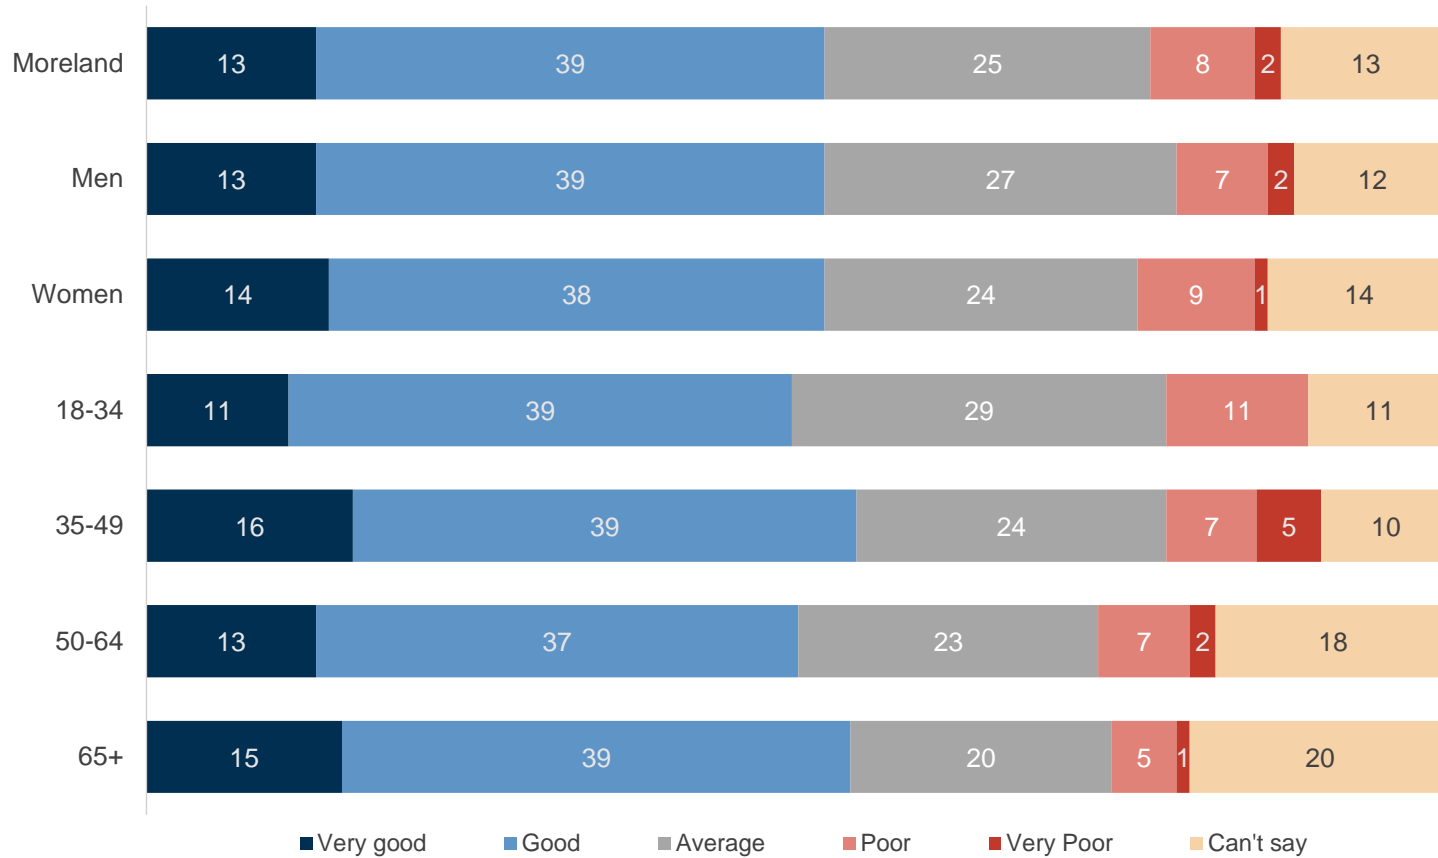

Providing arts and cultural opportunities performance

2021 providing arts and cultural opportunities performance (%)

MO3. And how about providing arts and cultural opportunities? Would you say that this is an Extremely Important, Very Important, Fairly Important, Not That Important or Not At All Important area of responsibility for Moreland City Council? PROMPT IF NEEDED: This includes art exhibitions, music festivals and other council sponsored community events in parks and public spaces.
Base: All respondents (n=400).