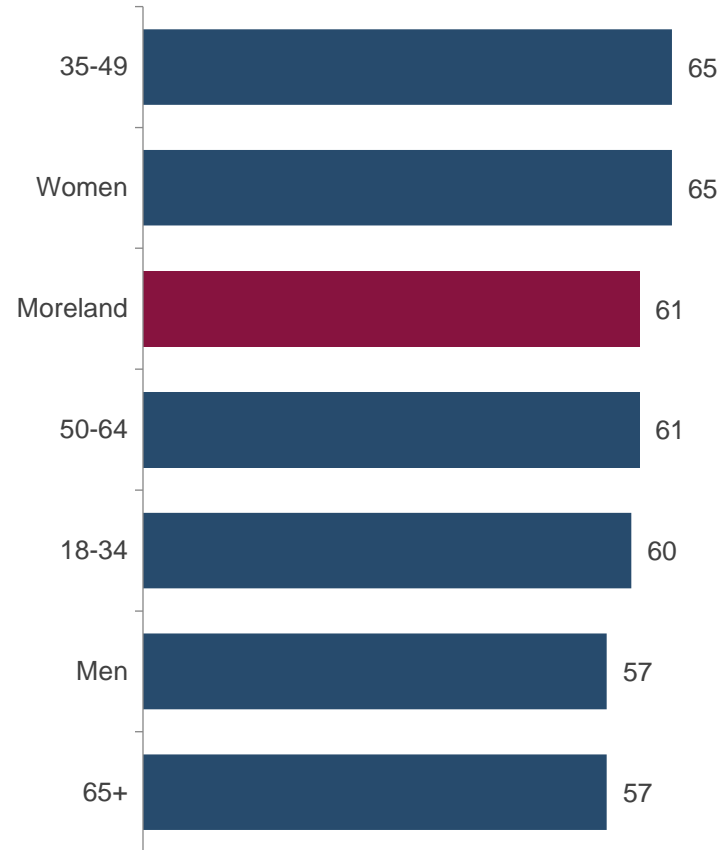

Providing arts and cultural opportunities importance

2021 providing arts and cultural opportunities importance (index scores)

MO3. And how about providing arts and cultural opportunities? Would you say that this is an Extremely Important, Very Important, Fairly Important, Not That Important or Not At All Important area of responsibility for Moreland City Council? PROMPT IF NEEDED: This includes art exhibitions, music festivals and other council sponsored community events in parks and public spaces.
Base: All respondents (n=400).