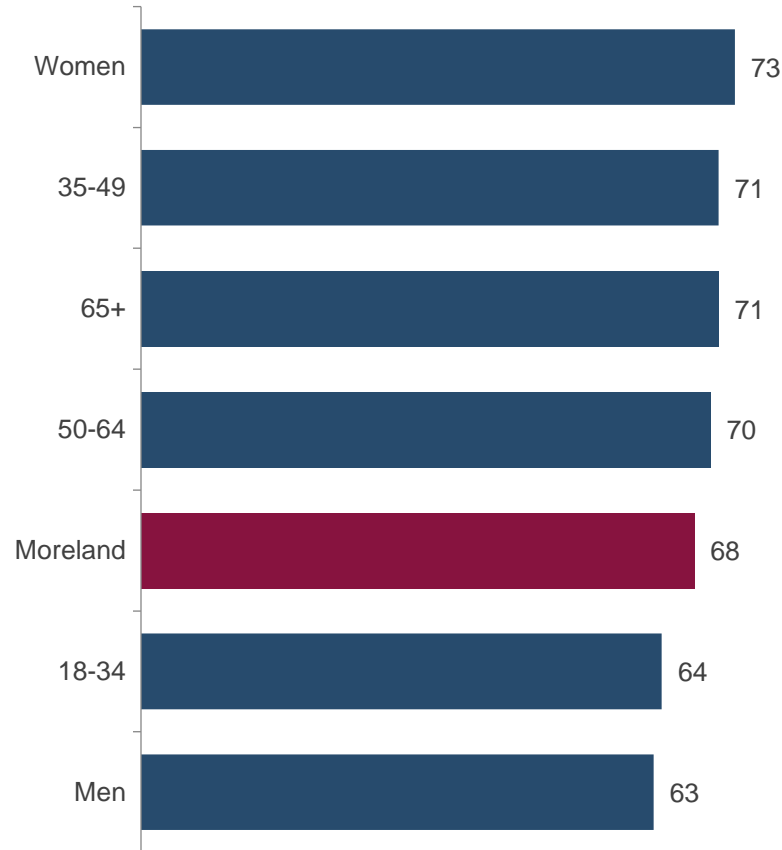

Library services importance

2021 library services importance (index scores)

MO4. And how about providing library services? Would you say that this is an Extremely Important, Very Important, Fairly Important, Not That Important or Not At All Important area of responsibility for Moreland City Council?
Base: All respondents (n=400).