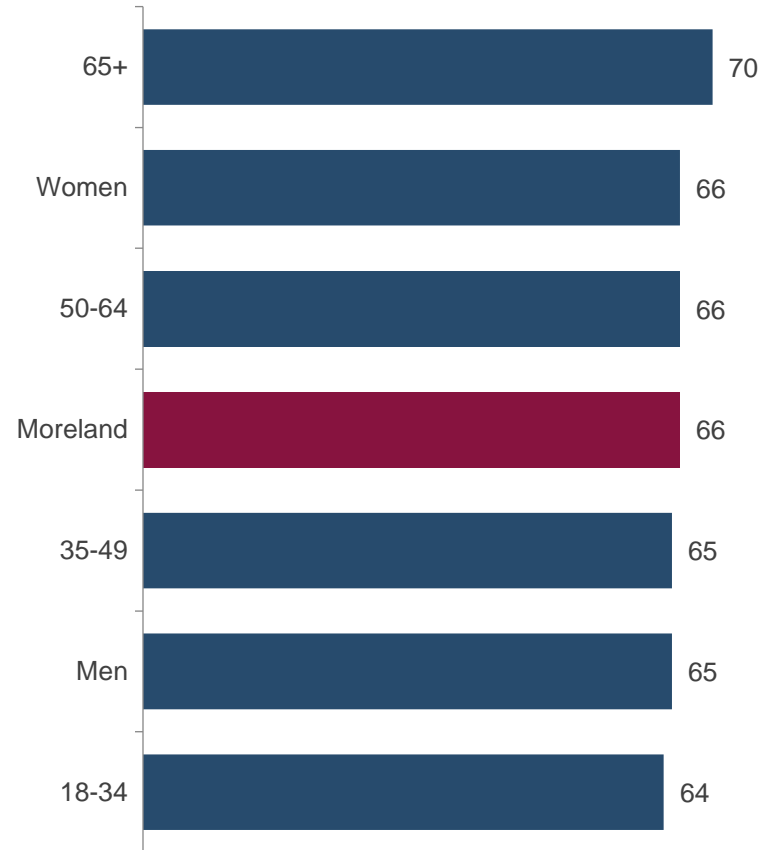

Providing arts and cultural opportunities performance

2021 providing arts and cultural opportunities performance (index scores)

MO3. And how about providing arts and cultural opportunities? Would you say that this is an Extremely Important, Very Important, Fairly Important, Not That Important or Not At All Important area of responsibility for Moreland City Council? PROMPT IF NEEDED: This includes art exhibitions, music festivals and other council sponsored community events in parks and public spaces.
Base: All respondents (n=400).