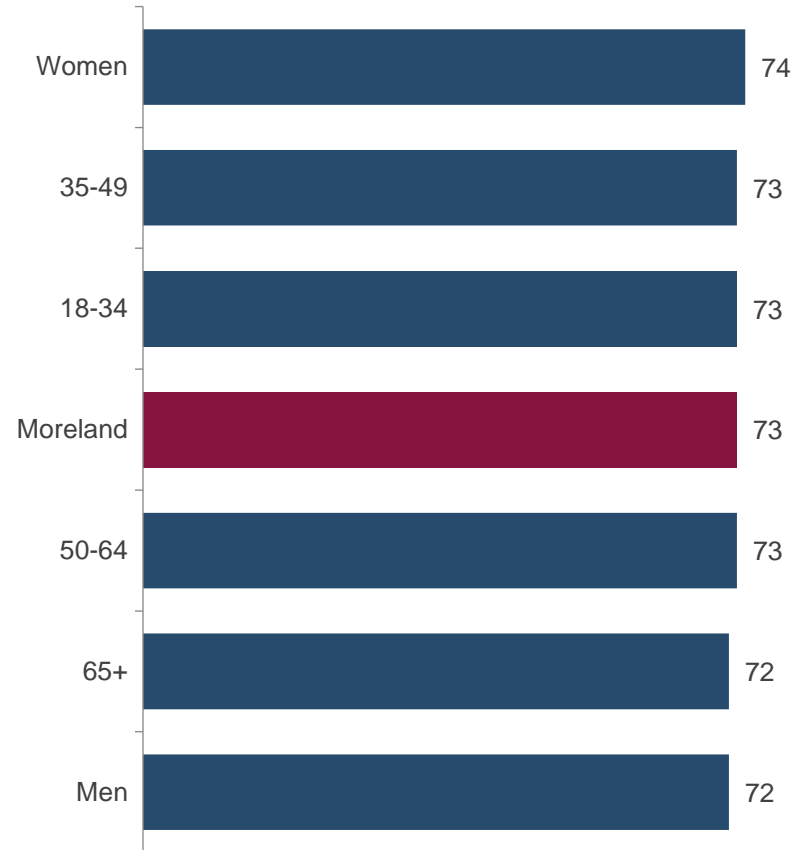

Supporting diversity performance

2021 supporting the diversity of the Moreland community performance (index scores)

MO1. And how about supporting the diversity of the community? Would you say that their performance on this has been Very Good, Good, Average, Poor or Very Poor?
Base: All respondents (n=400).