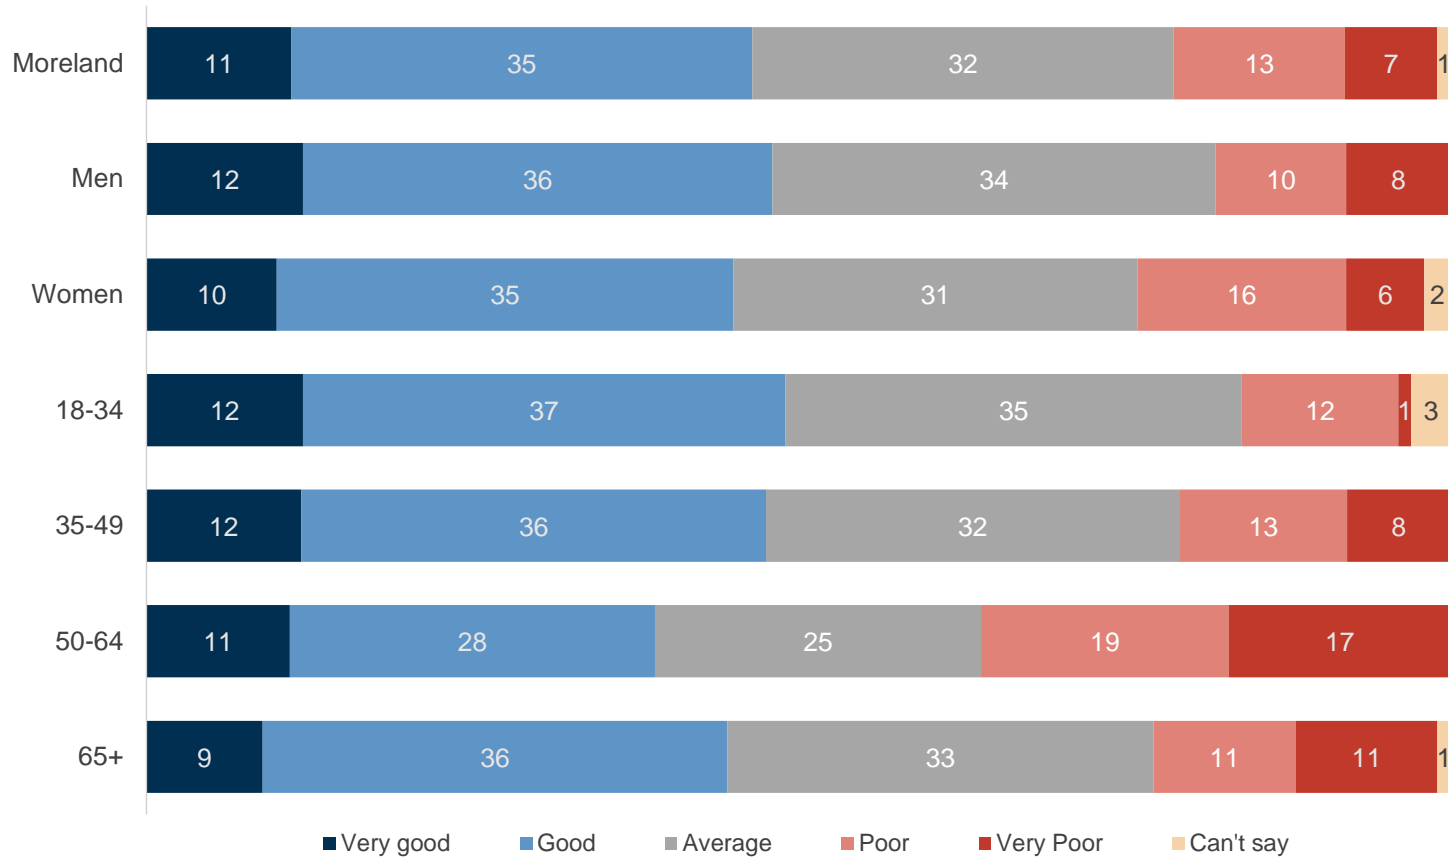

Local footpaths performance

2021 condition of local footpaths in your area performance (%)

MO5. And how about the condition of local footpaths in your area? Would you say that their performance on this has been Very Good, Good, Average, Poor or Very Poor?
Base: All respondents (n=400).