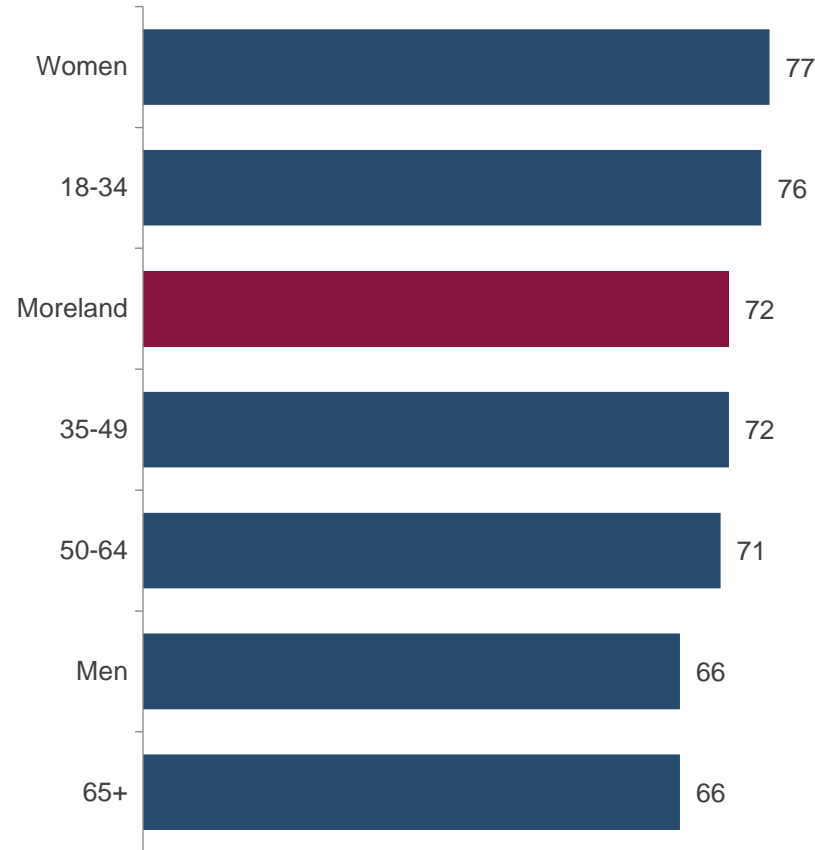

Supporting diversity importance

2021 supporting the diversity of the Moreland community importance (index scores)

MO1. And how about supporting the diversity of the community? Would you say that this is an Extremely Important, Very Important, Fairly Important, Not That Important or Not At All Important area of responsibility for Moreland City Council?
 Base: All respondents (n=400).