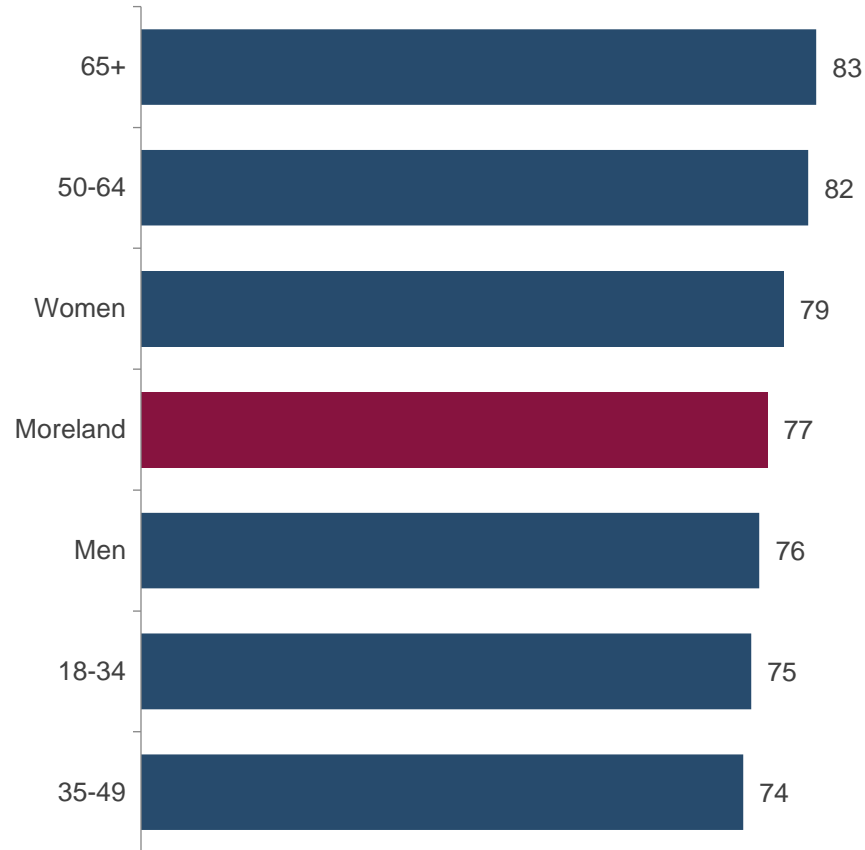

Local area free of litter importance

2021 keeping your local area generally free of litter importance (index scores)

MO6. And how about keeping your local area generally free of litter? Would you say that this is an Extremely Important, Very Important, Fairly Important, Not That Important or Not At All Important area of responsibility for Moreland City Council?
 Base: All respondents (n=400).