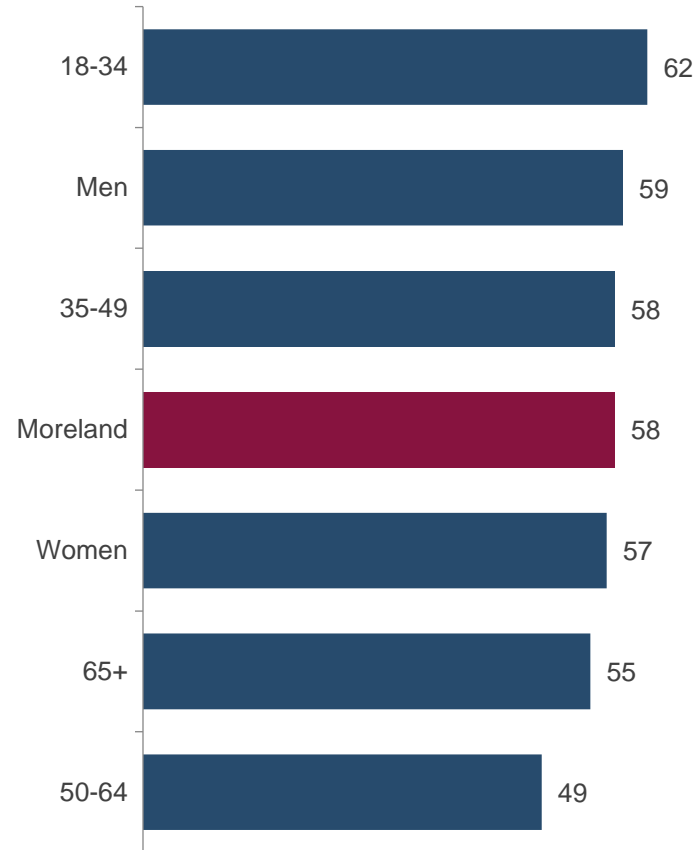

Local footpaths performance

2021 the condition of local footpaths in your area performance (index scores)

M05. And how about the condition of local footpaths in your area? Would you say that their performance on this has been Very Good, Good, Average, Poor or Very Poor?
Base: All respondents (n=400).