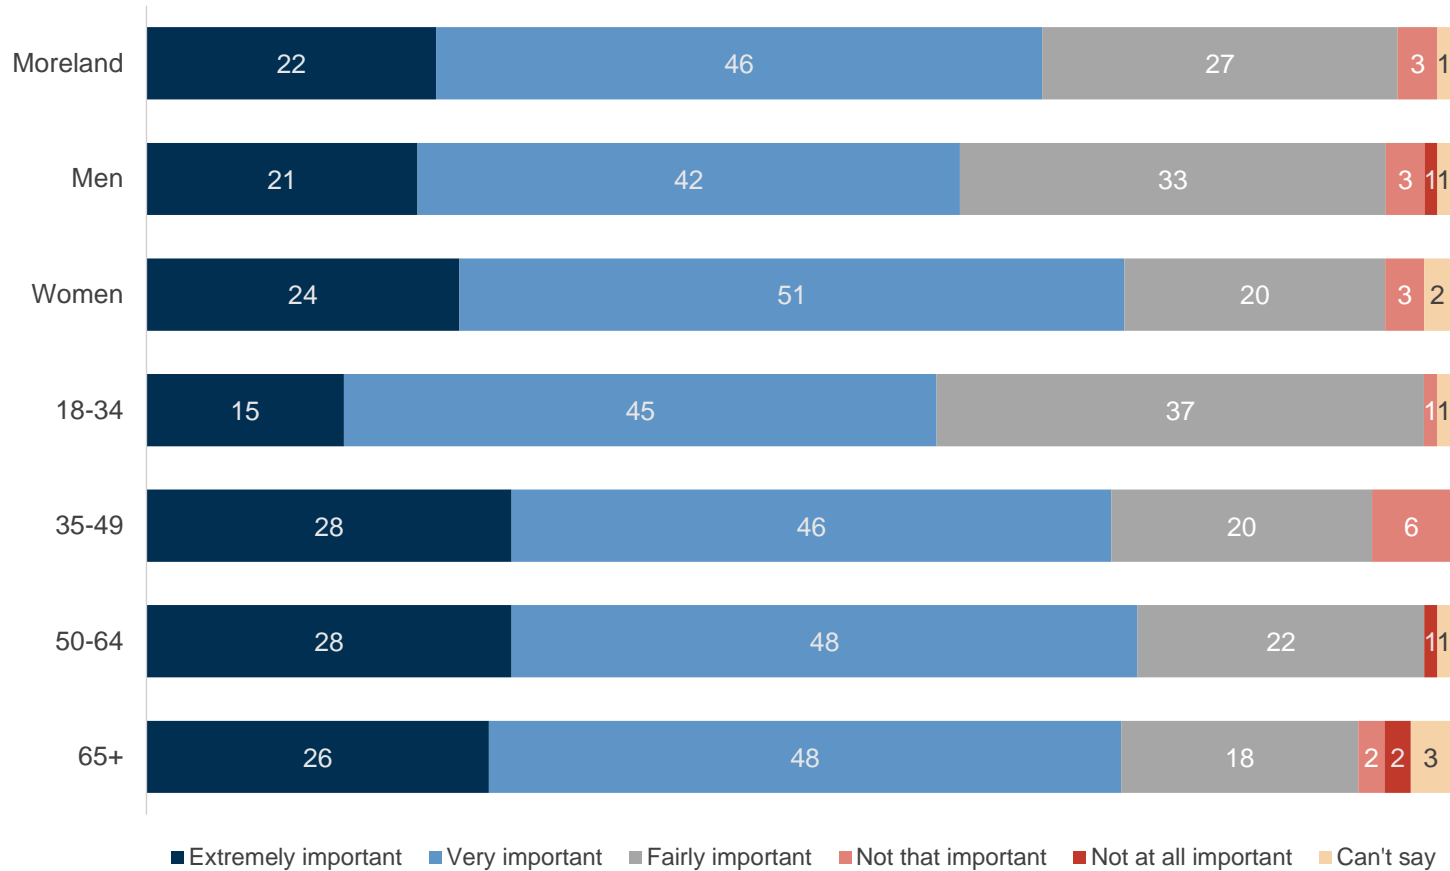

Providing a range of spaces for young people importance

2021 providing a range of spaces that meet the needs of young people importance (index scores)

MO2. And how about providing a range of spaces that meet the needs of young people? Would you say that this is an Extremely Important, Very Important, Fairly Important, Not That Important or Not At All Important area of responsibility for Moreland City Council?
 Base: All respondents (n=400).

Providing a range of spaces for young people importance

2021 providing a range of spaces that meet the needs of young people importance (%)

MO2. And how about providing a range of spaces that meet the needs of young people? Would you say that this is an Extremely Important, Very Important, Fairly Important, Not That Important or Not At All Important area of responsibility for Moreland City Council?
 Base: All respondents (n=400).