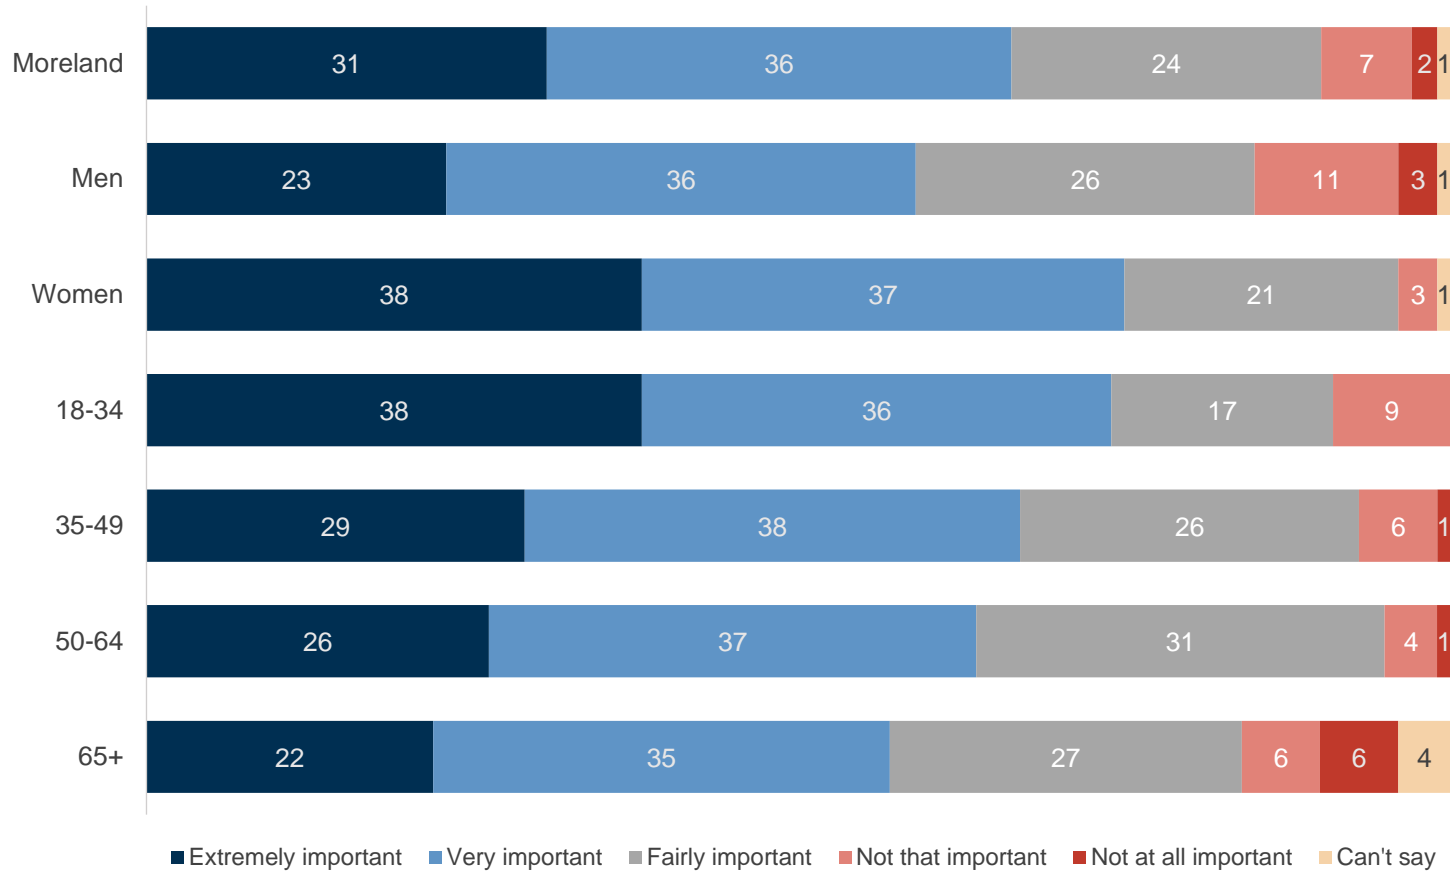

Supporting diversity importance

2021 supporting the diversity of the Moreland community importance (index scores)

MO1. And how about supporting the diversity of the community? Would you say that this is an Extremely Important, Very Important, Fairly Important, Not That Important or Not At All Important area of responsibility for Moreland City Council?
 Base: All respondents (n=400).

Supporting diversity importance

2021 supporting the diversity of the Moreland community importance (%)

MO1. And how about supporting the diversity of the community? Would you say that this is an Extremely Important, Very Important, Fairly Important, Not That Important or Not At All Important area of responsibility for Moreland City Council?
 Base: All respondents (n=400).