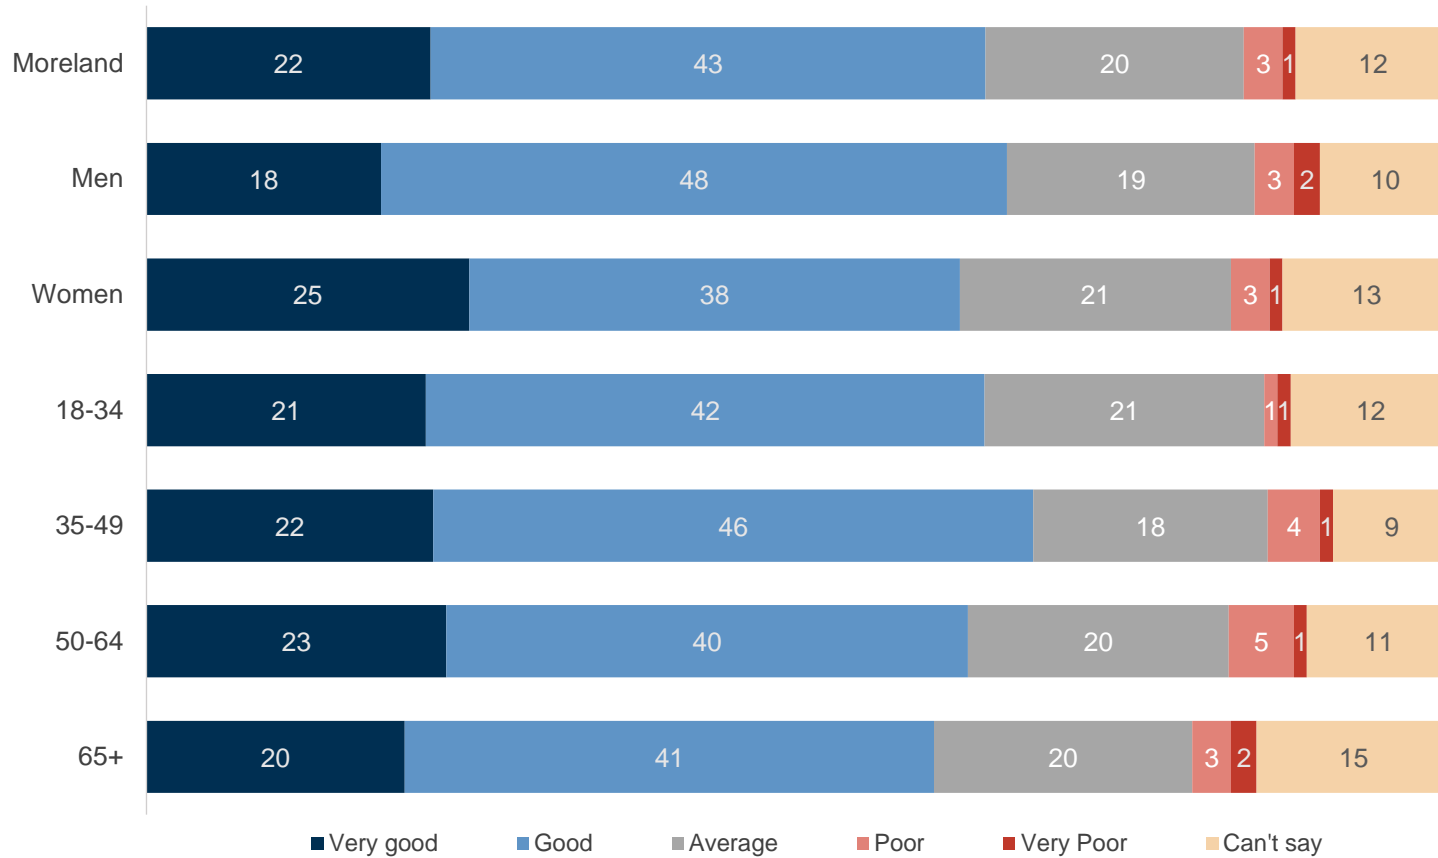

Supporting diversity performance

2021 supporting the diversity of the Moreland community performance (%)

MO1. And how about supporting the diversity of the community? Would you say that their performance on this has been Very Good, Good, Average, Poor or Very Poor?
Base: All respondents (n=400).