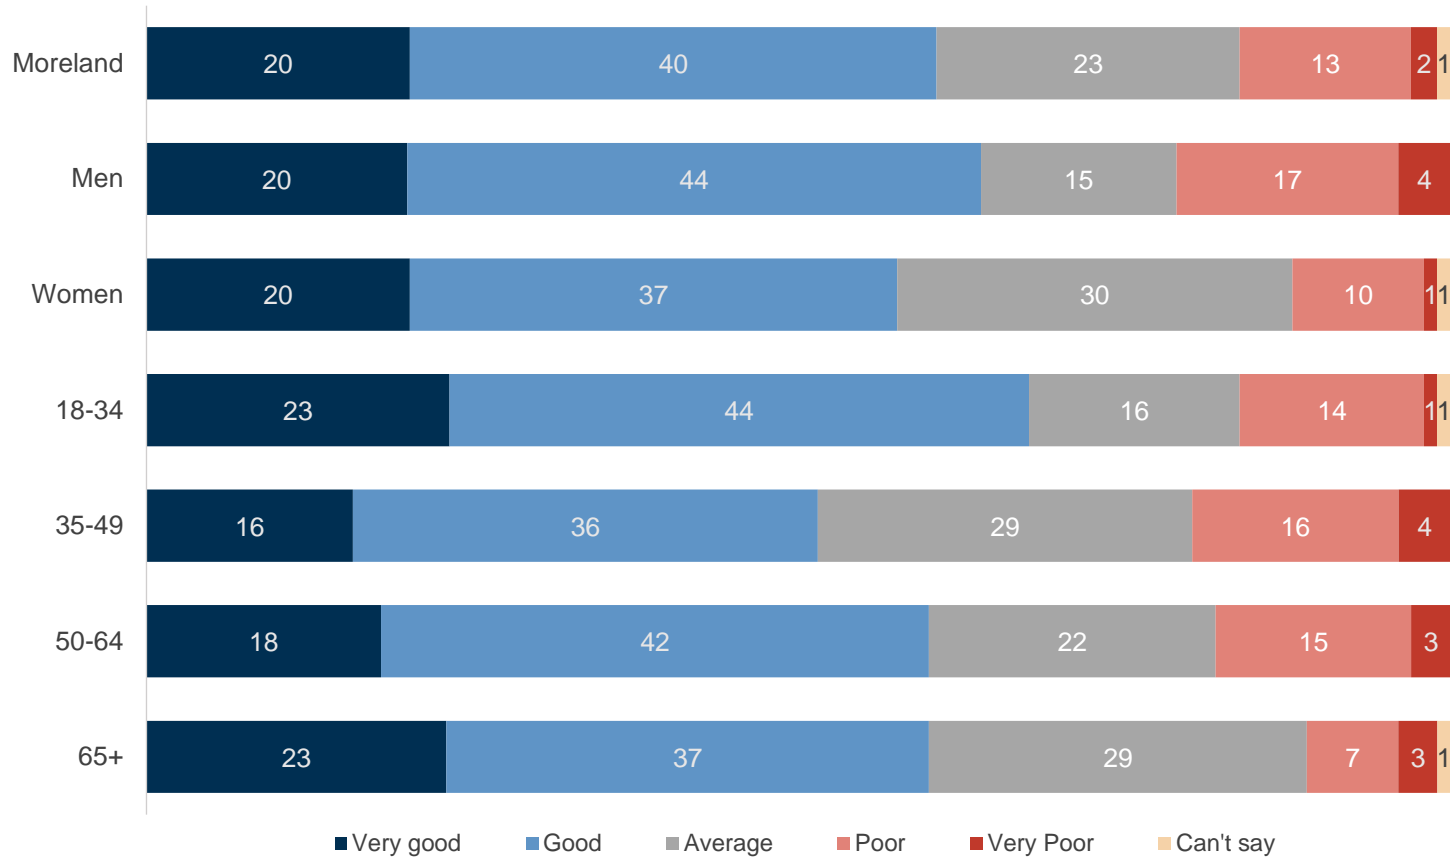

Local area free of litter performance

2021 keeping your local area generally free of litter performance (%)

MO6. And how about keeping your local area generally free of litter? Would you say that their performance on this has been Very Good, Good, Average, Poor or Very Poor?
Base: All respondents (n=400).