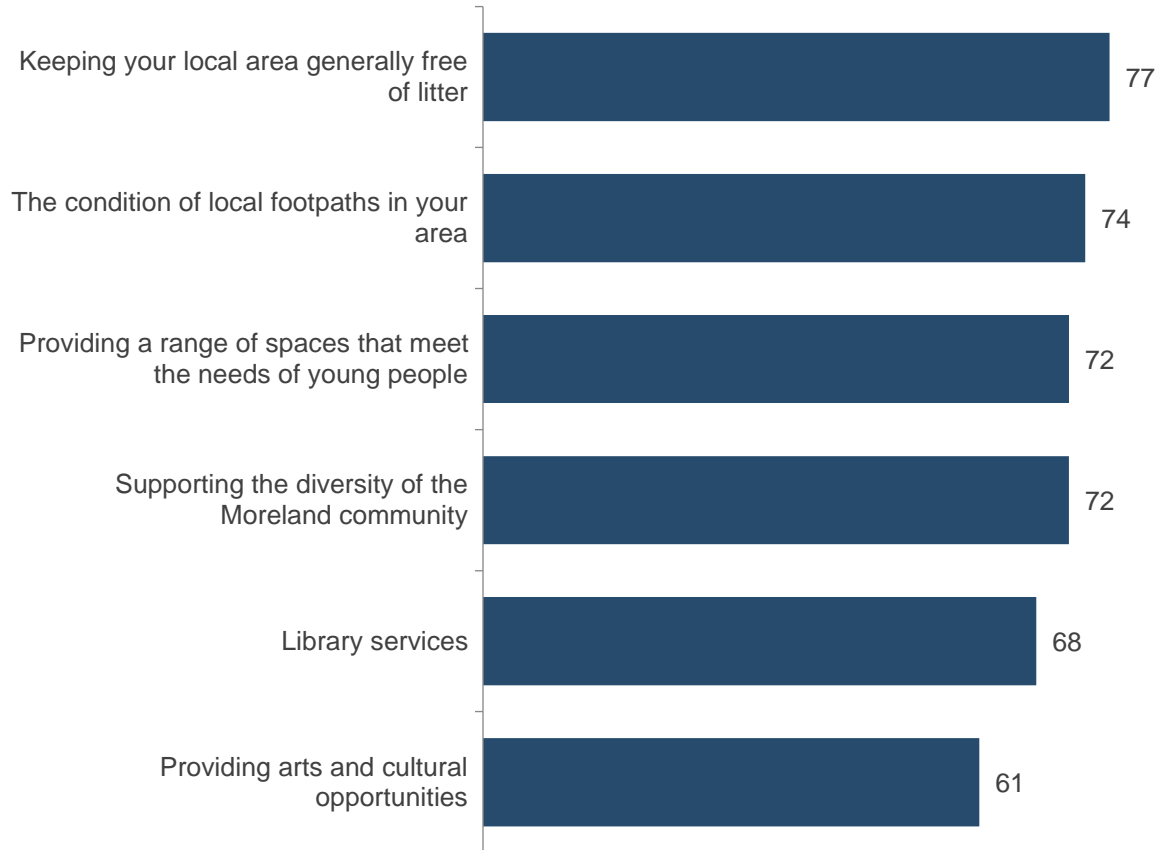

Individual service area importance

2021 individual service area importance (%)

Q1. And how about [INSERT RESPONSIBILITY AREA]?
 SAY IF NECESSARY: Would you say that this is an Extremely Important, Very Important, Fairly Important, Not That Important or Not At All Important area of responsibility for Moreland City Council?
 Base: All respondents (n=400).

Individual service area importance

2021 individual service area importance (index scores)

Q1. And how about [INSERT RESPONSIBILITY AREA]?
 SAY IF NECESSARY: Would you say that this is an Extremely Important, Very Important, Fairly Important, Not That Important or Not At All Important area of responsibility for Moreland City Council?
 Base: All respondents (n=400).