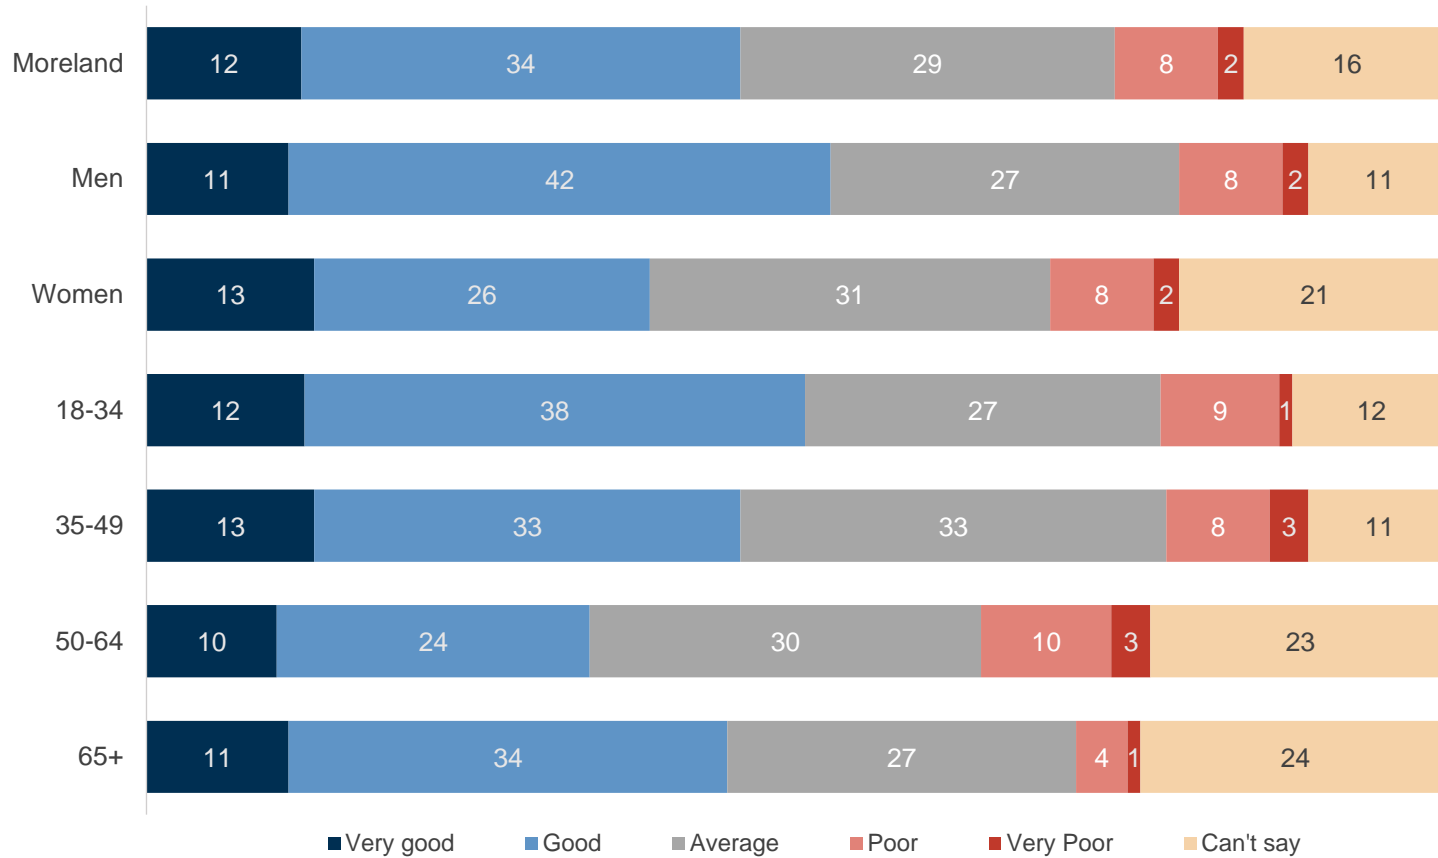

Providing a range of spaces for young people importance

2021 providing a range of spaces that meet the needs of young people importance (%)

MO2. And how about providing a range of spaces that meet the needs of young people? Would you say that this is an Extremely Important, Very Important, Fairly Important, Not That Important or Not At All Important area of responsibility for Moreland City Council?
 Base: All respondents (n=400).

Providing a range of spaces for young people performance

2021 providing a range of spaces that meet the needs of young people performance (index scores)

MO2. And how about providing a range of spaces that meet the needs of young people? Would you say that their performance on this has been Very Good, Good, Average, Poor or Very Poor?
 Base: All respondents (n=400).

Providing a range of spaces for young people performance

2021 providing a range of spaces that meet the needs of young people performance (%)

MO2. And how about providing a range of spaces that meet the needs of young people? Would you say that their performance on this has been Very Good, Good, Average, Poor or Very Poor?
 Base: All respondents (n=400).