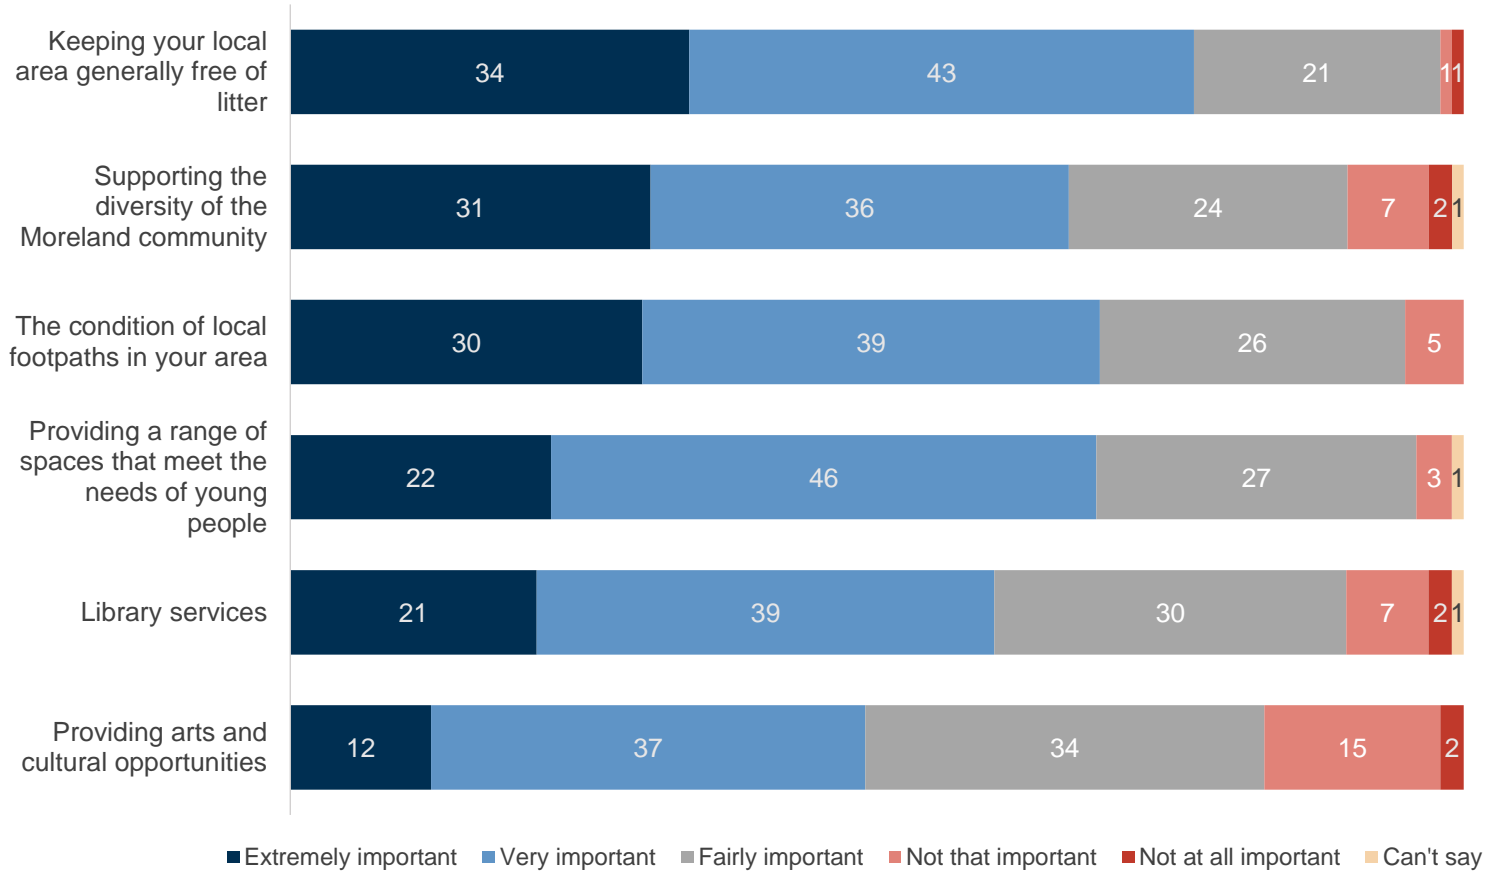

Local Government Community Satisfaction Survey

Moreland City Council 2021 Tailored Questions

Coordinated by the Department of Jobs,
Precincts and Regions on behalf of
Victorian councils

Contents

<u>Overview</u>	<u>3</u>
<u>Supporting diversity</u>	<u>7</u>
<u>Providing a range of spaces for young people</u>	<u>11</u>
<u>Arts and cultural opportunities</u>	<u>15</u>
<u>Library services</u>	<u>19</u>
<u>Condition of local footpaths</u>	<u>23</u>
<u>Keeping local area free of litter</u>	<u>27</u>

Individual service area importance

2021 individual service area importance (%)

Q1. And how about [INSERT RESPONSIBILITY AREA]?
 SAY IF NECESSARY: Would you say that this is an Extremely Important, Very Important, Fairly Important, Not That Important or Not At All Important area of responsibility for Moreland City Council?
 Base: All respondents (n=400).