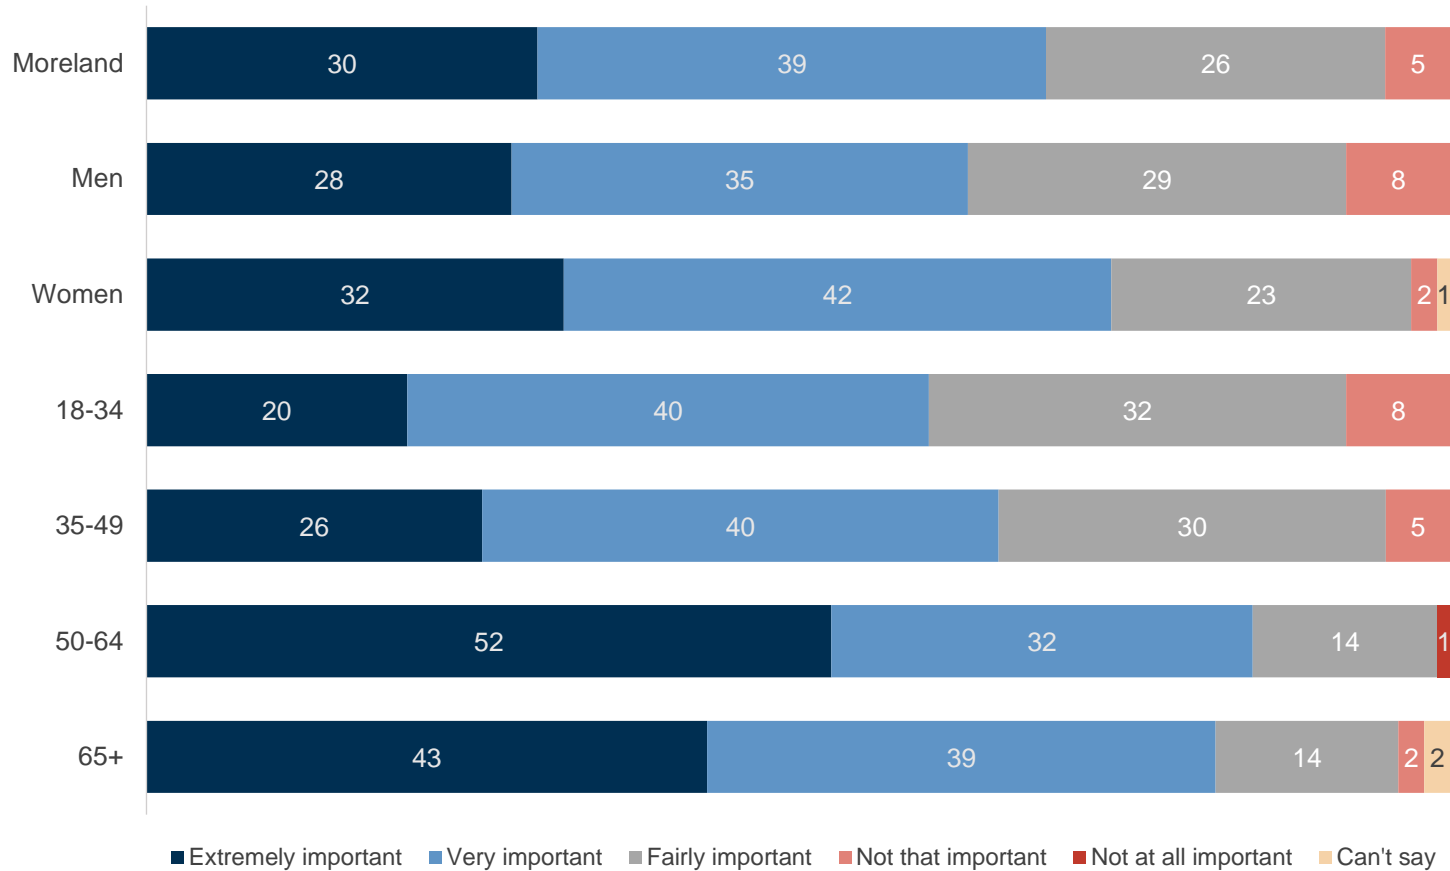

Local footpaths importance

2021 the condition of local footpaths in your area importance (%)

MO5. And how about the condition of local footpaths in your area? Would you say that this is an Extremely Important, Very Important, Fairly Important, Not That Important or Not At All Important area of responsibility for Moreland City Council?
Base: All respondents (n=400).