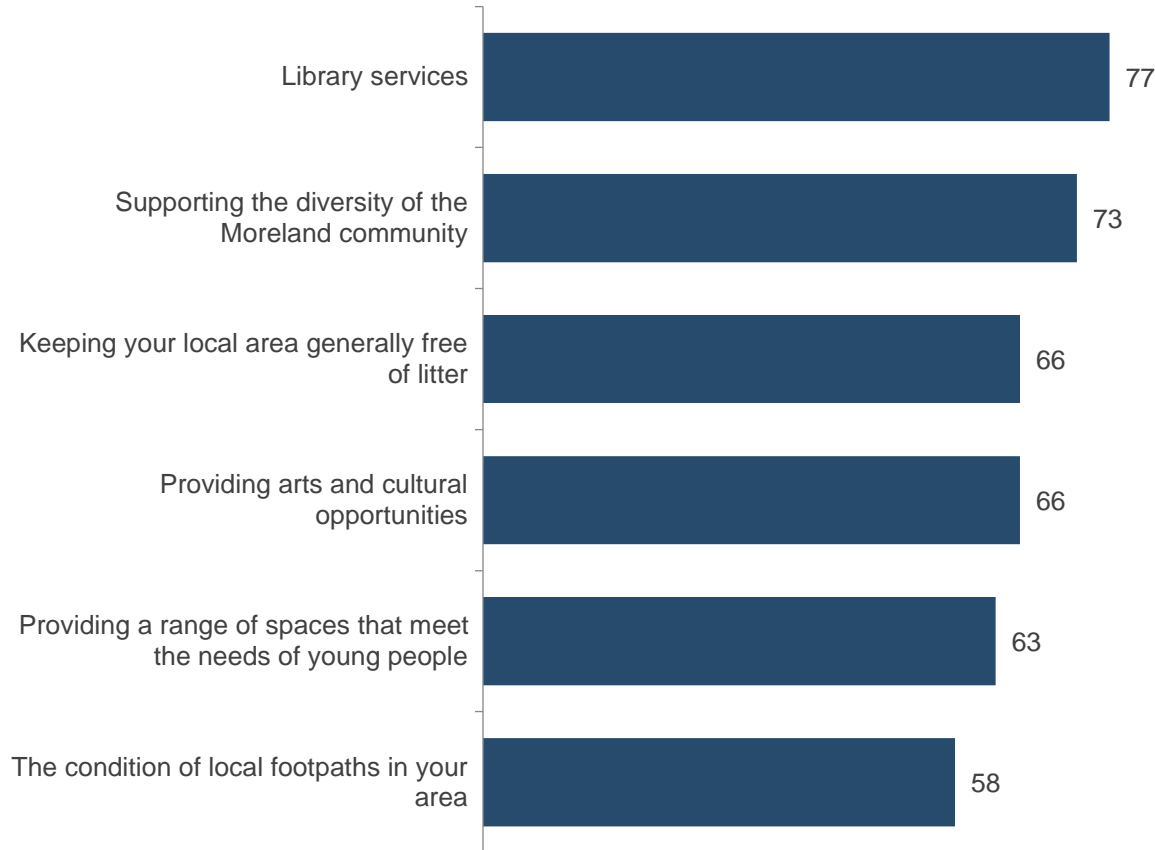

Individual service area performance

2021 individual service area performance (index scores)

Q2. And how about [INSERT RESPONSIBILITY AREA]?
SAY IF NECESSARY: Would you say that their performance on this has been Very Good, Good, Average, Poor or Very Poor?
Base: All respondents (n=400).