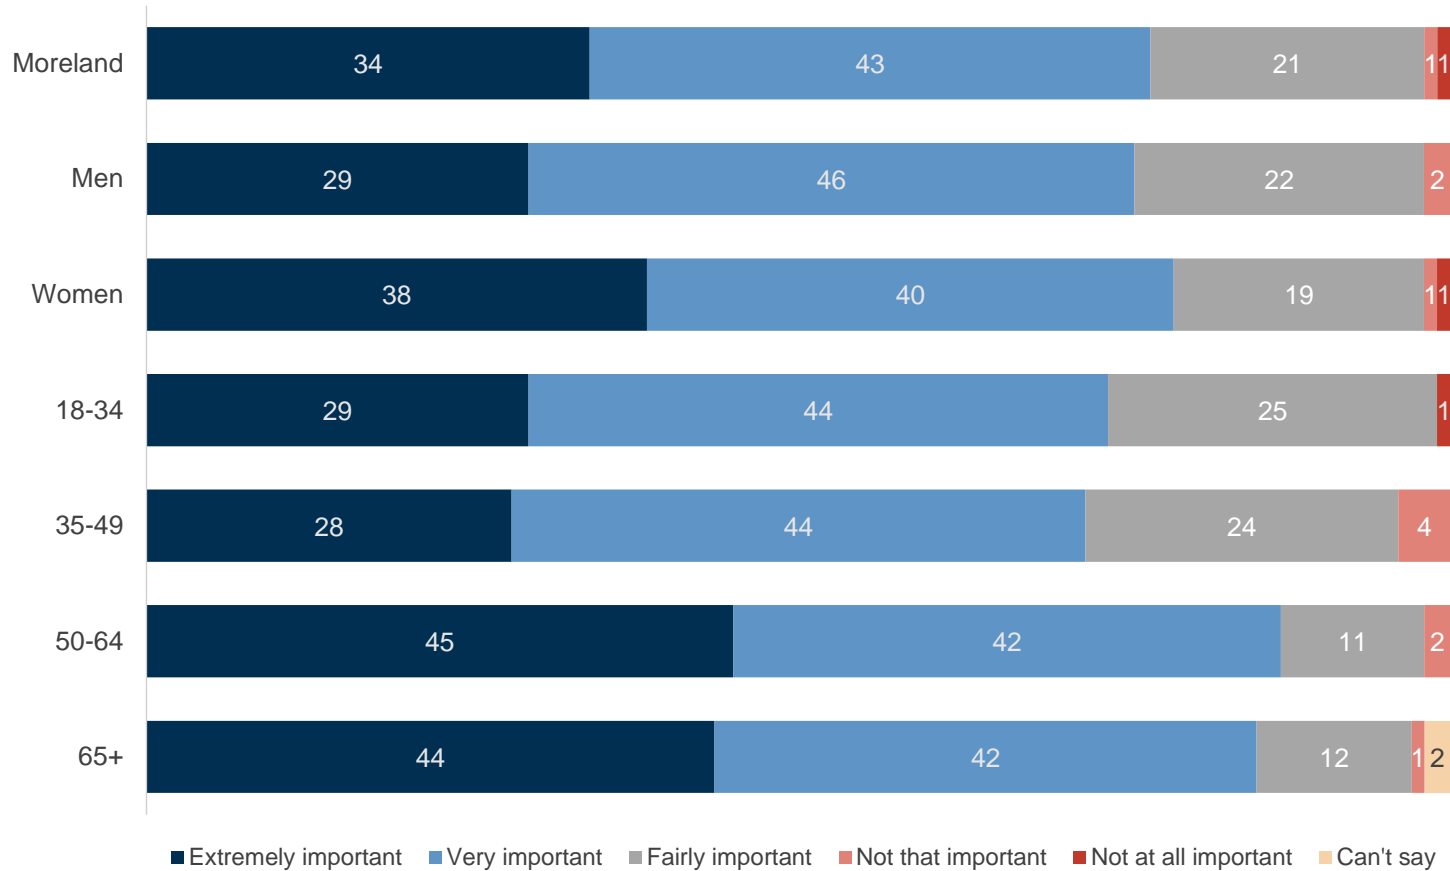

Local area free of litter importance

2021 keeping your local area generally free of litter importance (%)

MO6. And how about keeping your local area generally free of litter? Would you say that this is an Extremely Important, Very Important, Fairly Important, Not That Important or Not At All Important area of responsibility for Moreland City Council?
Base: All respondents (n=400).