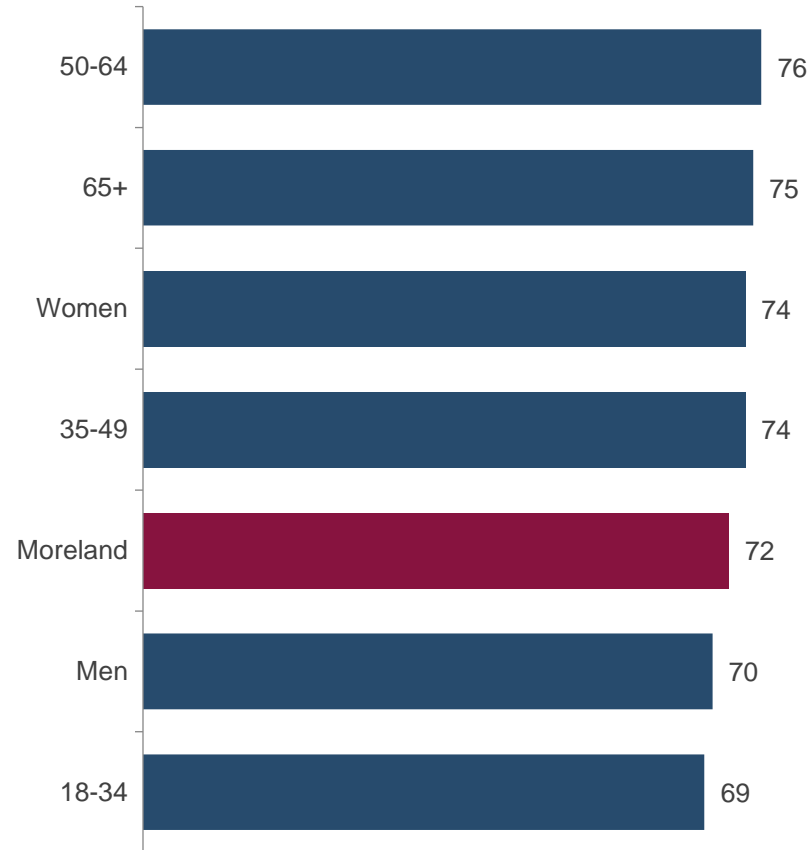

Providing a range of spaces for young people importance

2021 providing a range of spaces that meet the needs of young people importance (index scores)

MO2. And how about providing a range of spaces that meet the needs of young people? Would you say that this is an Extremely Important, Very Important, Fairly Important, Not That Important or Not At All Important area of responsibility for Moreland City Council?
 Base: All respondents (n=400).