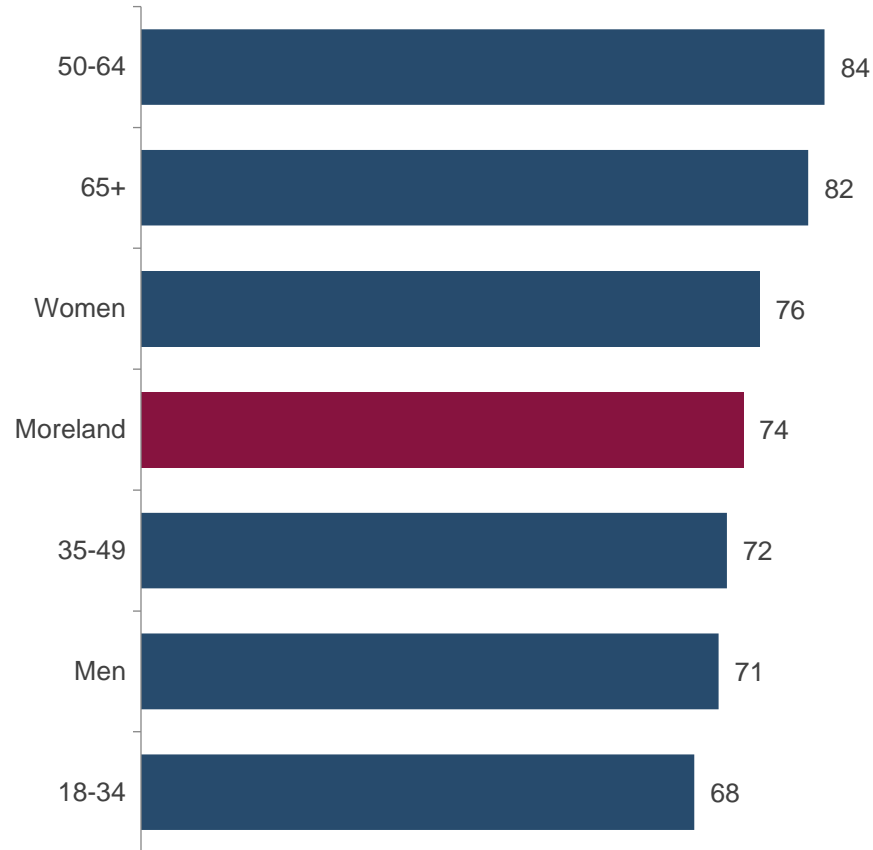

Local footpaths importance

2021 the condition of local footpaths in your area importance (index scores)

MO5. And how about the condition of local footpaths in your area? Would you say that this is an Extremely Important, Very Important, Fairly Important, Not That Important or Not At All Important area of responsibility for Moreland City Council?
Base: All respondents (n=400).