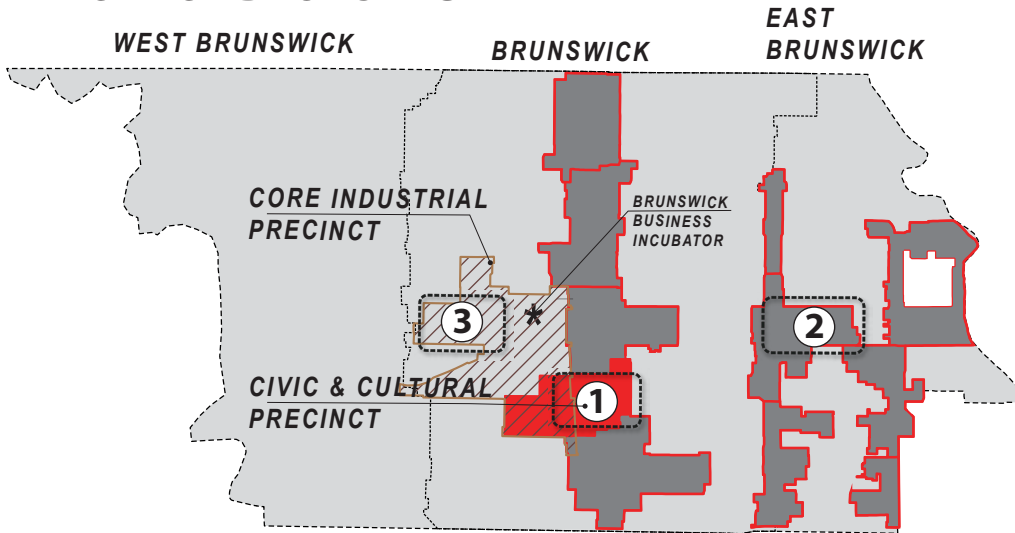

WHOLE OF BRUNSWICK

SPATIAL CONTEXT

COMMUNITY HUBS

- ① BRUNSWICK COMMUNITY HUB
- ② EAST BRUNSWICK COMMUNITY HUB
- ③ COMMUNITY HUB/ RECREATION NODE

INFLUENCES

- Brunswick Activity Centre
- Brunswick Civic & Cultural Precinct
- Core Industrial Precinct

CIVIC & CULTURAL PRECINCT

COUNCIL LANDHOLDINGS

- ① TOWN HALL COMPLEX
- ② MECHANICS INSTITUTE/CARPARK
- ③ BRUNSWICK BATHS
- ④ DAWSON STREET CAR PARK
- ⑤ DAWSON ST CHILD CARE CO-OP

INFLUENCES

- Other Council Land Assets
- State Government Land Assets
- Key Non-Govt Land Assets