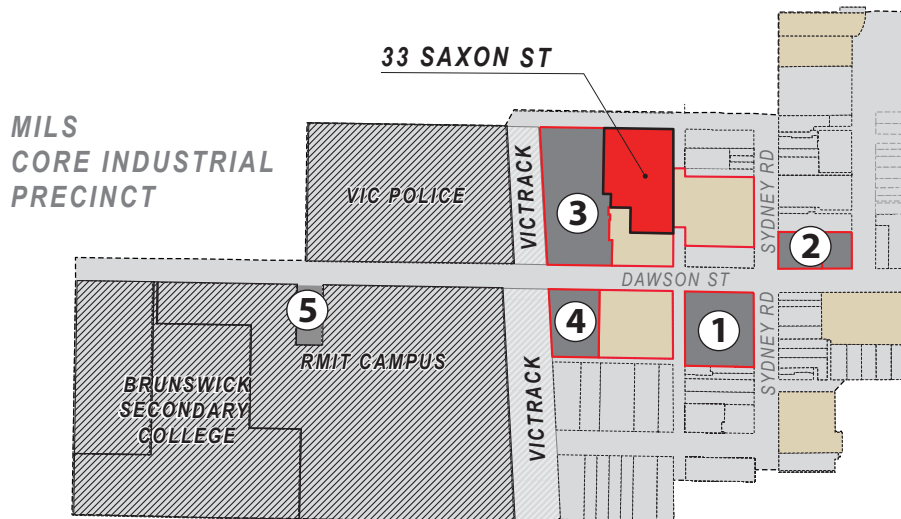

WHOLE OF BRUNSWICK

SPATIAL CONTEXT

COMMUNITY HUBS

- ① BRUNSWICK COMMUNITY HUB
- ② EAST BRUNSWICK COMMUNITY HUB
- ③ COMMUNITY HUB/ RECREATION NODE

INFLUENCES

- Brunswick Activity Centre
- Brunswick Civic & Cultural Precinct
- Core Industrial Precinct

CIVIC & CULTURAL PRECINCT

COUNCIL LANDHOLDINGS

- ① TOWN HALL COMPLEX
- ② MECHANICS INSTITUTE/CARPARK
- ③ BRUNSWICK BATHS
- ④ DAWSON STREET CAR PARK
- ⑤ DAWSON ST CHILD CARE CO-OP

INFLUENCES

- Other Council Land Assets
- State Government Land Assets
- Key Non-Govt Land Assets