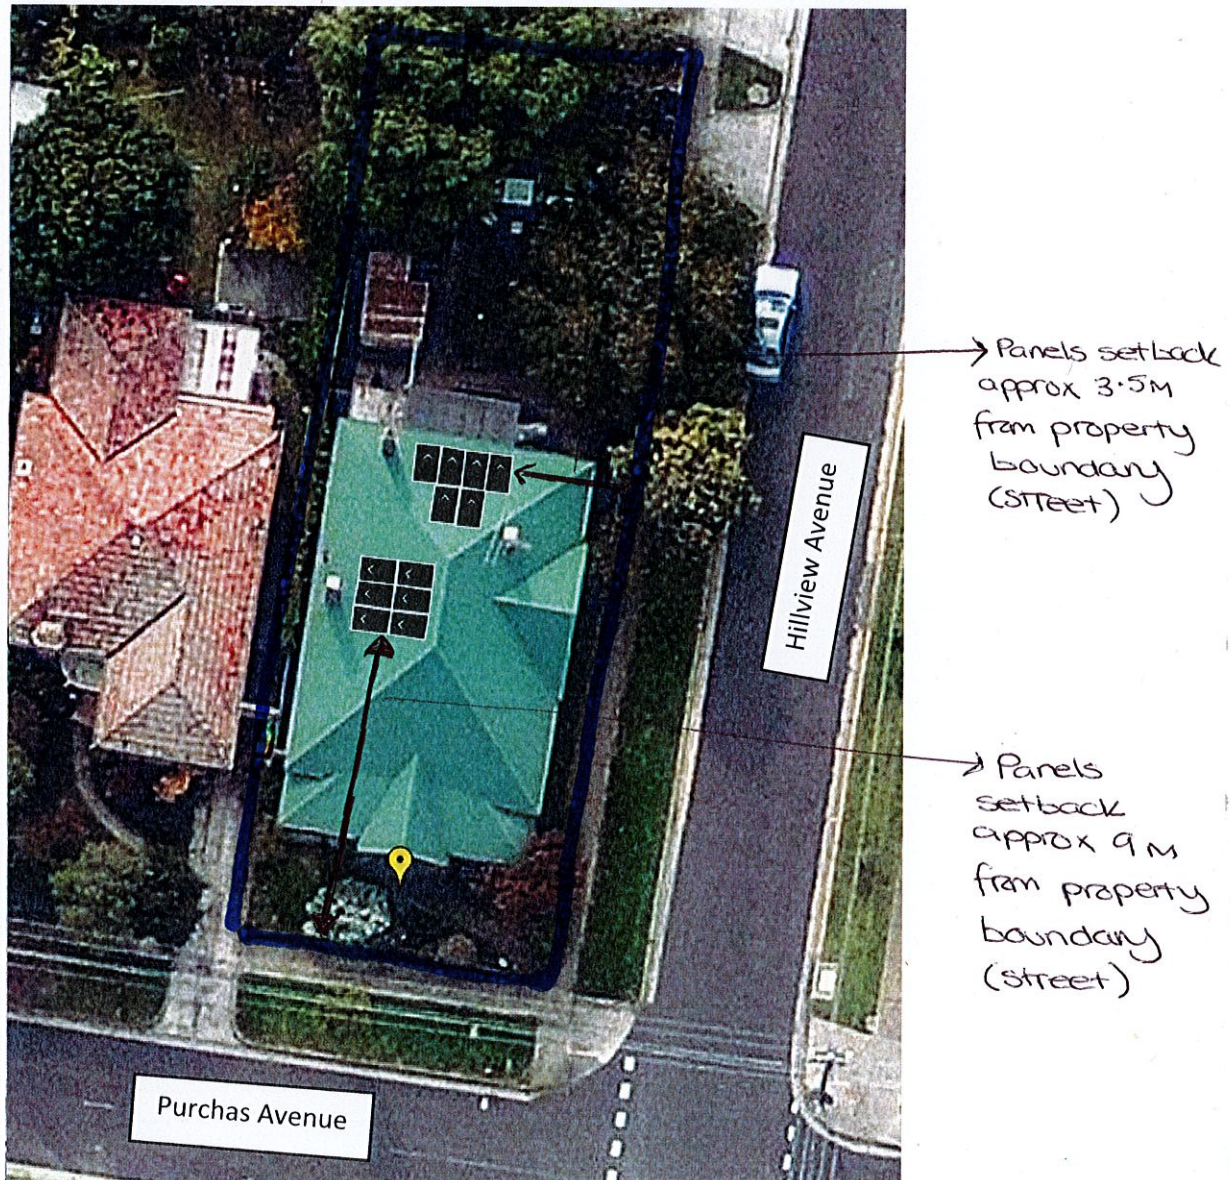

## 20 Purches Avenue, Pascoe Vale South

Proposed site and roof plan

Proposal: to install solar panels on the north and west roof planes of the dwelling at 20 Purches Avenue, Pascoe Vale South

- 12 panels will be installed. Dimension of each panel is 1640 mm / 990 mm / 35 mm
- Panels are multicrystalline
- All solar panels will be fixed flat to the roof using Clenergy PV-ezRack® SolarRoof

See photos also  
See title also