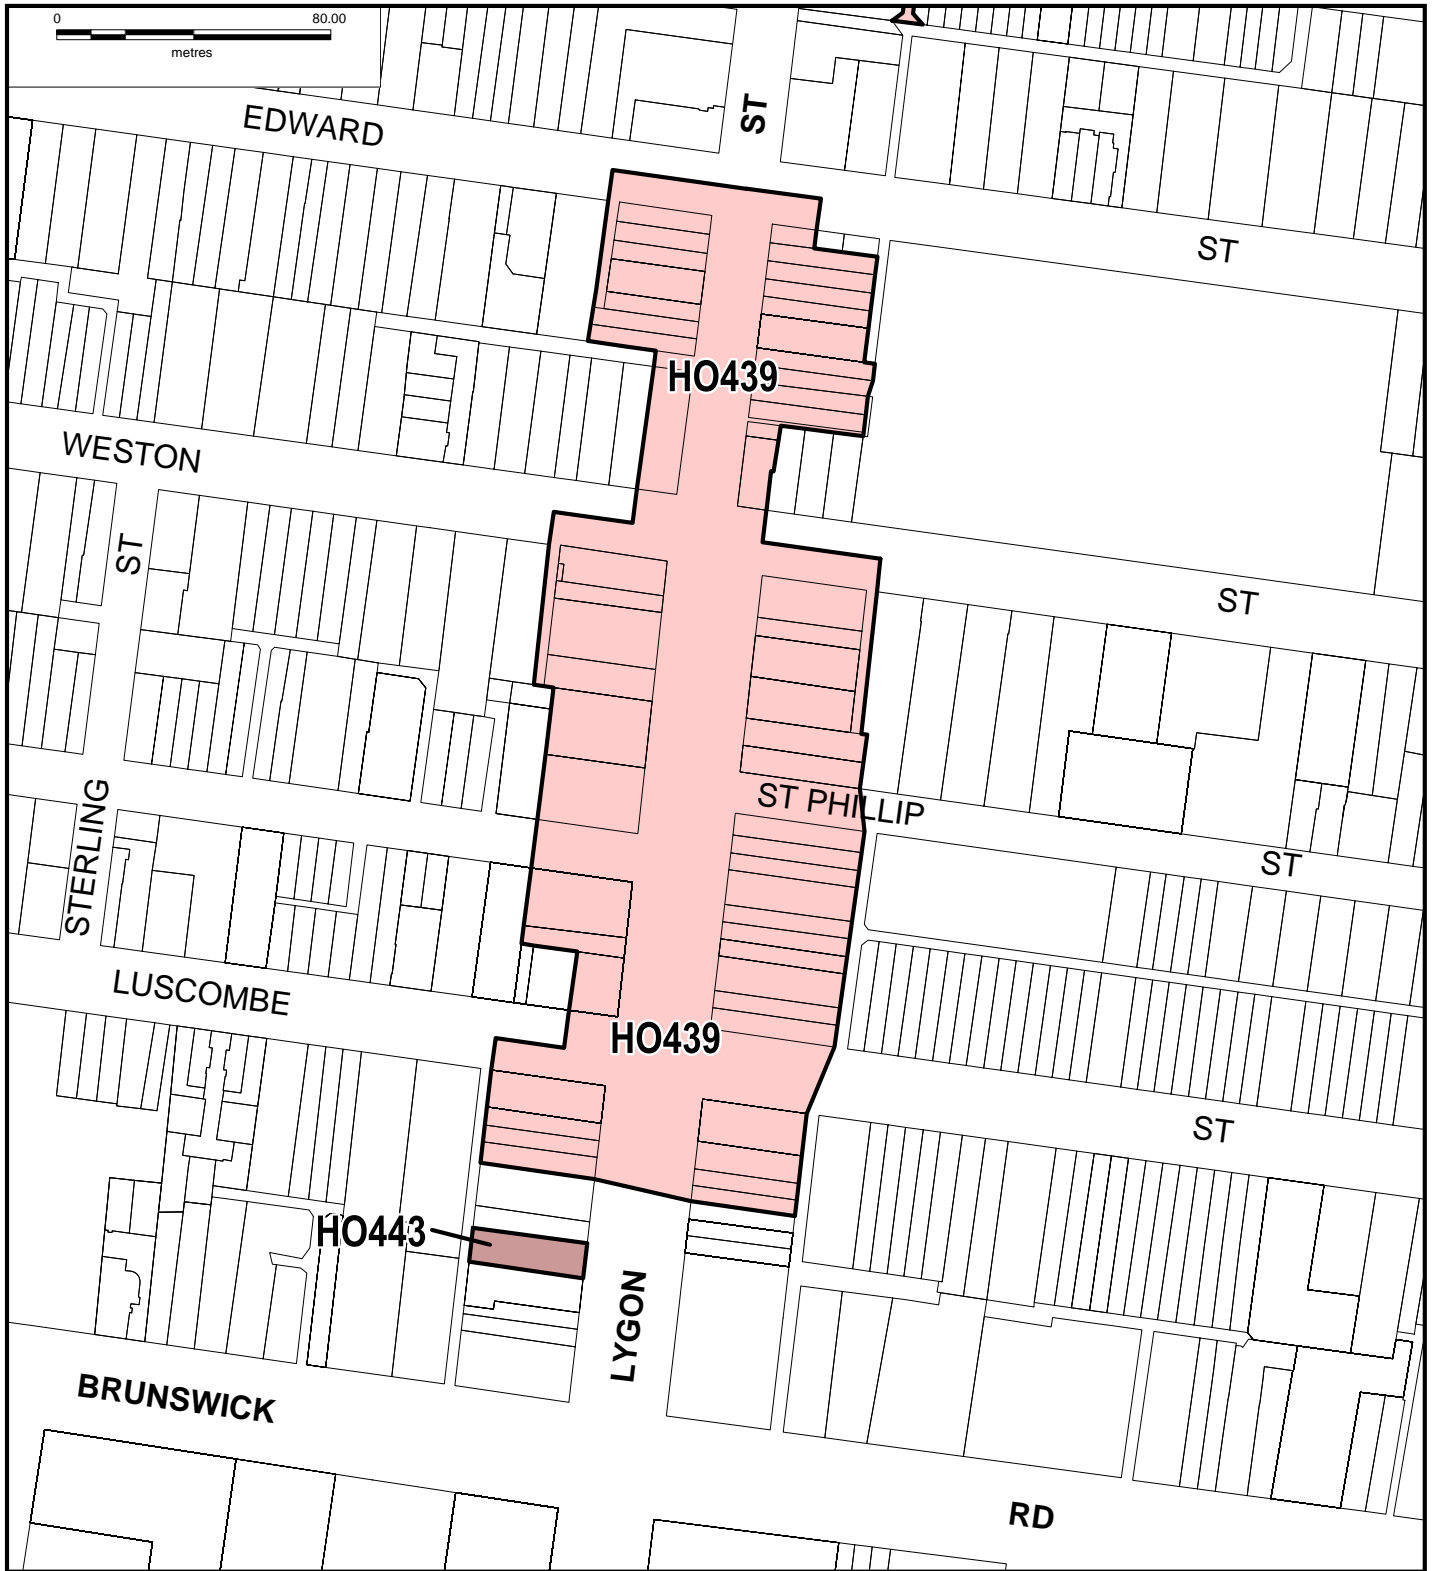

MORELAND PLANNING SCHEME

LOCAL PROVISION

Part of Planning Scheme Map 15HO

LEGEND

-  HO HERITAGE OVERLAY
-  HO HERITAGE OVERLAY (PRECINCTS)

AMENDMENT C149