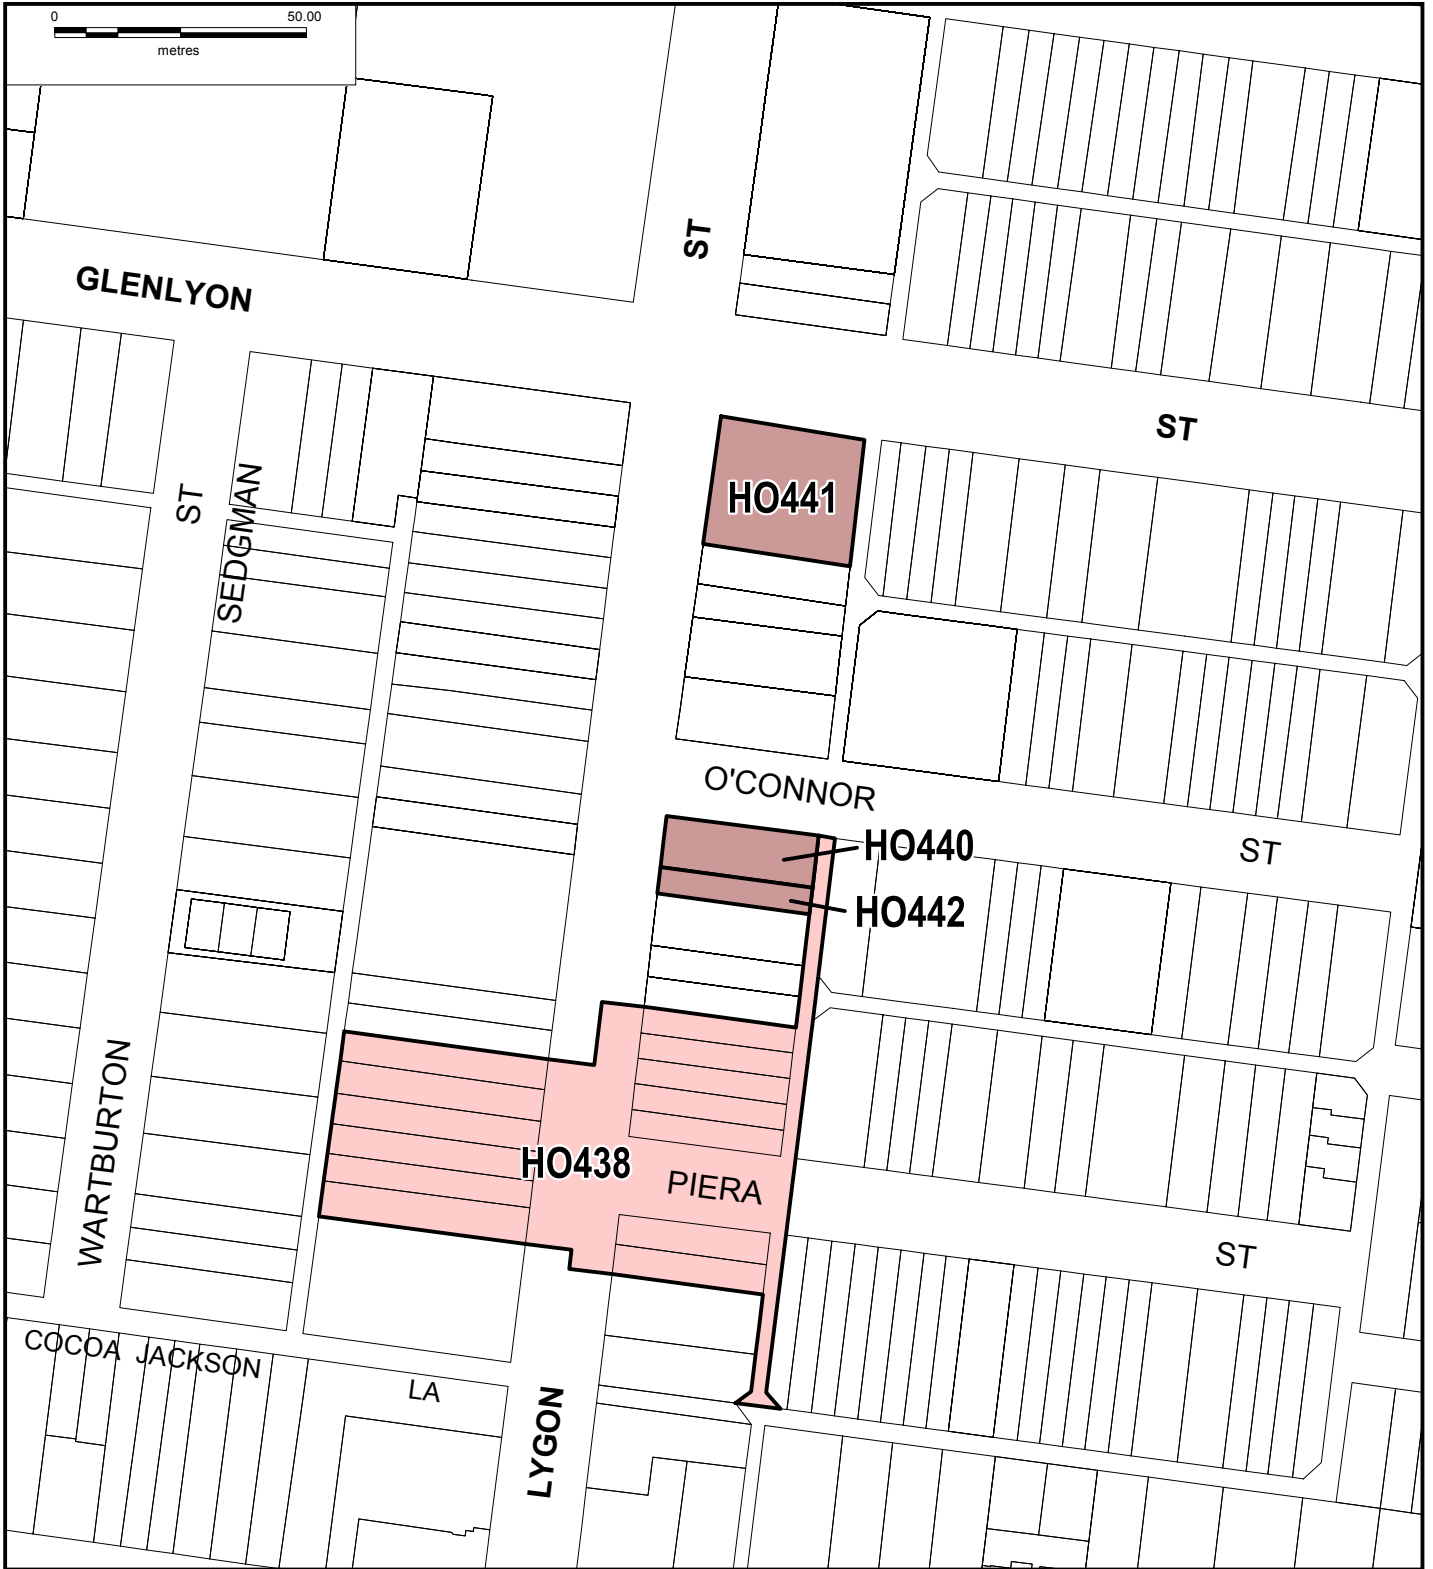

MORELAND PLANNING SCHEME LOCAL PROVISION

ST

LEGEND

- HO HERITAGE OVERLAY
- HO HERITAGE OVERLAY (PRECINCTS)

Part of Planning Scheme Map 15HO

AMENDMENT C149