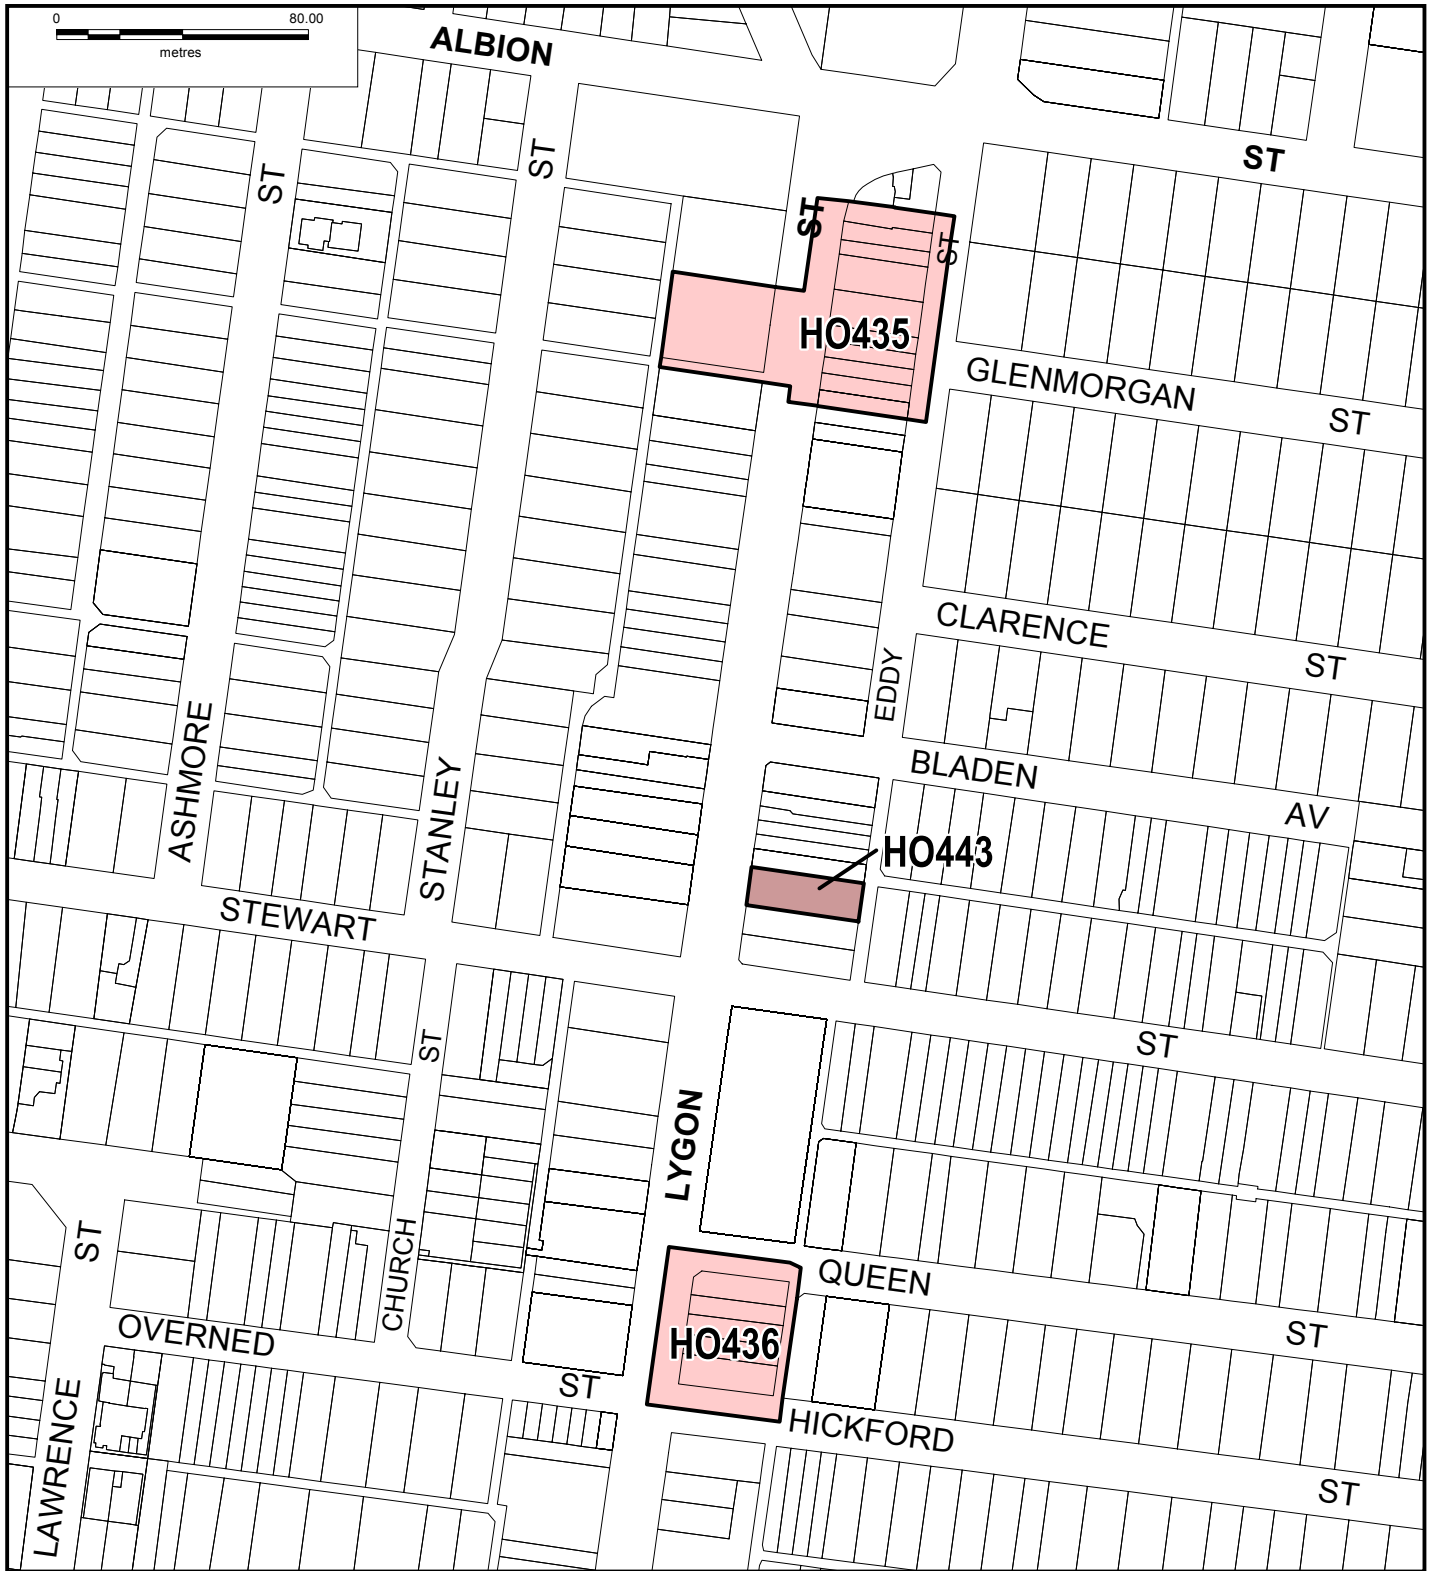

MORELAND PLANNING SCHEME

LOCAL PROVISION

Part of Planning Scheme Map 15HO

LEGEND

-  HO HERITAGE OVERLAY
-  HO HERITAGE OVERLAY (PRECINCTS)

AMENDMENT C149